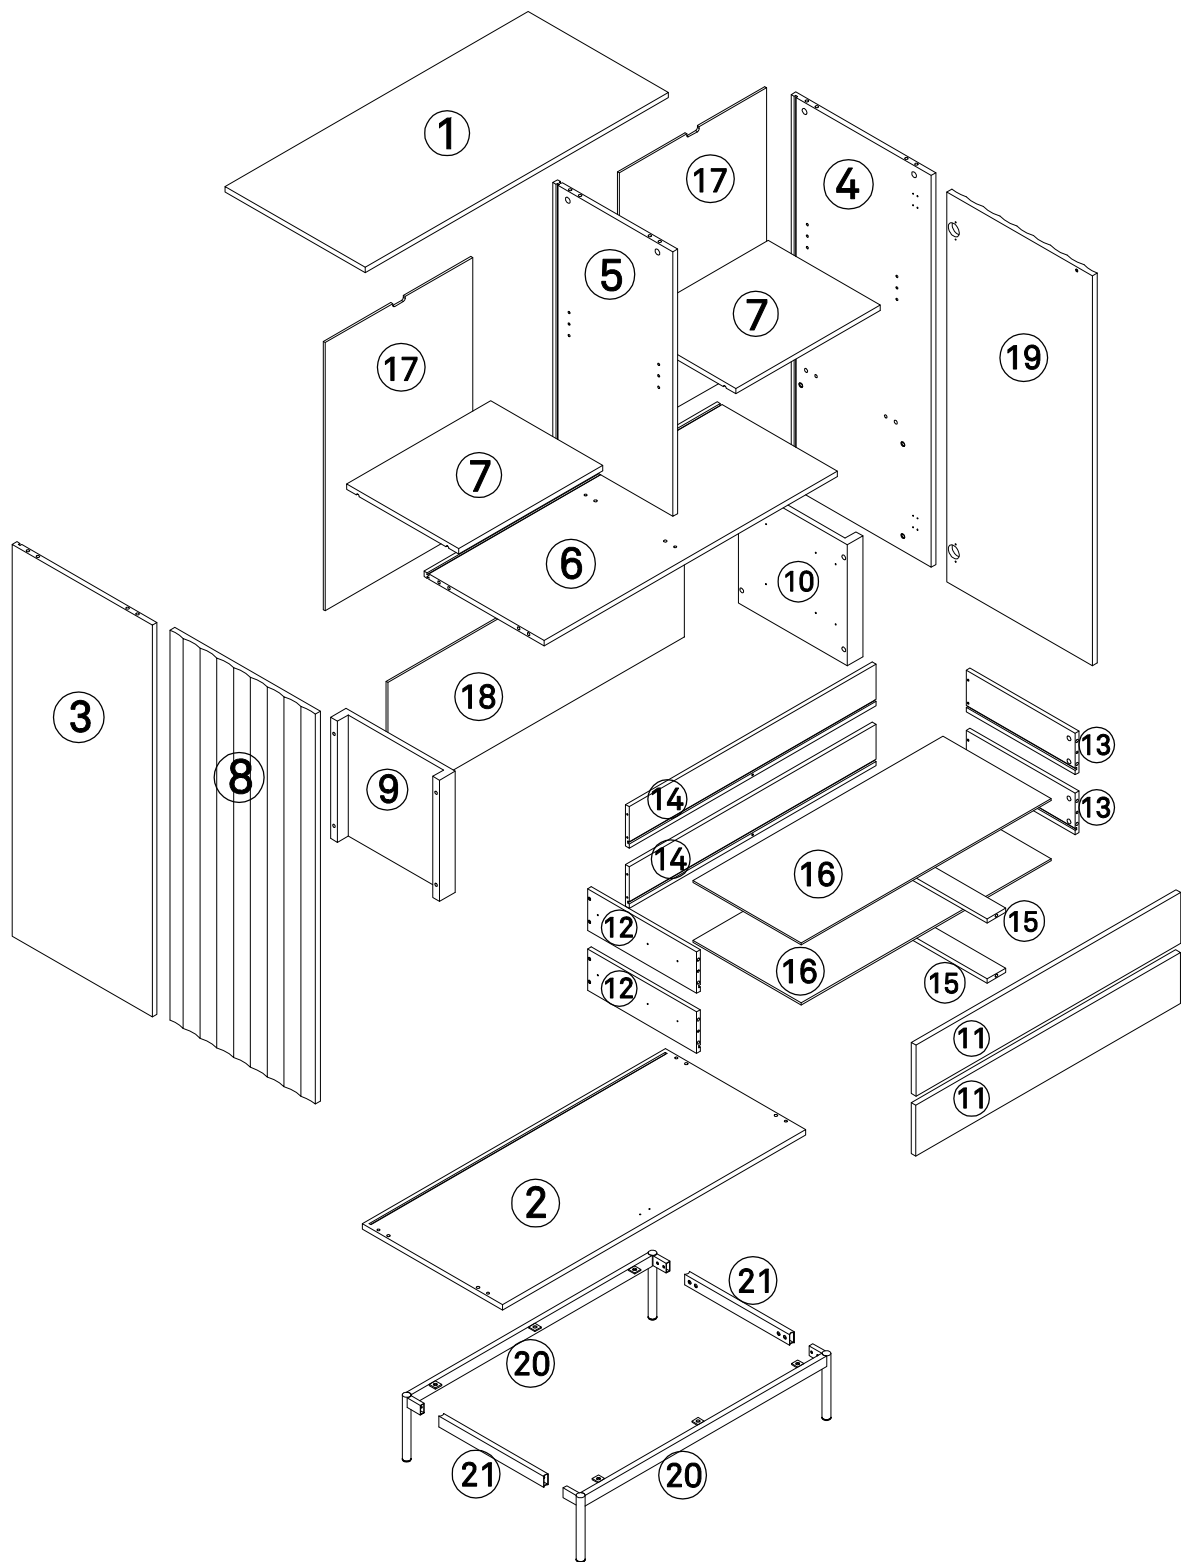

INSTRUCTION MANUAL

SIERRA.OCCASIONAL CABINET 2D/2 INNER DRAWERS

By Cambres Design

teulat

www.teulat.es

Needed for assembling

Min.two persons

Content of the boxes

Top x1

Bottom x1

Left side x1

Right side x1

Central x1

Insist Shelf x1

Shelf x2

Left door x1

Left rail board x1

Right rail board x1

Drawer front x2

Drawer left x2

Drawer right x2

Drawer back x2

Drawer bottom rail x2

Drawer bottom x2