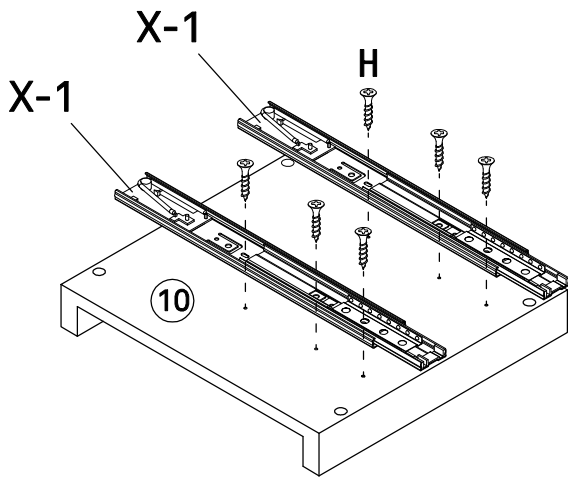

7

X-1	H	
2PCS	6PCS	

8

E	T
2PCS	1PC