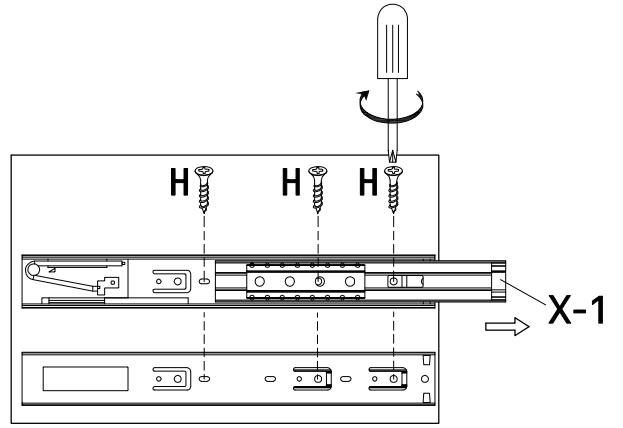

7

X-1	H	
2PCS	6PCS	

8

E	T
2PCS	1PC