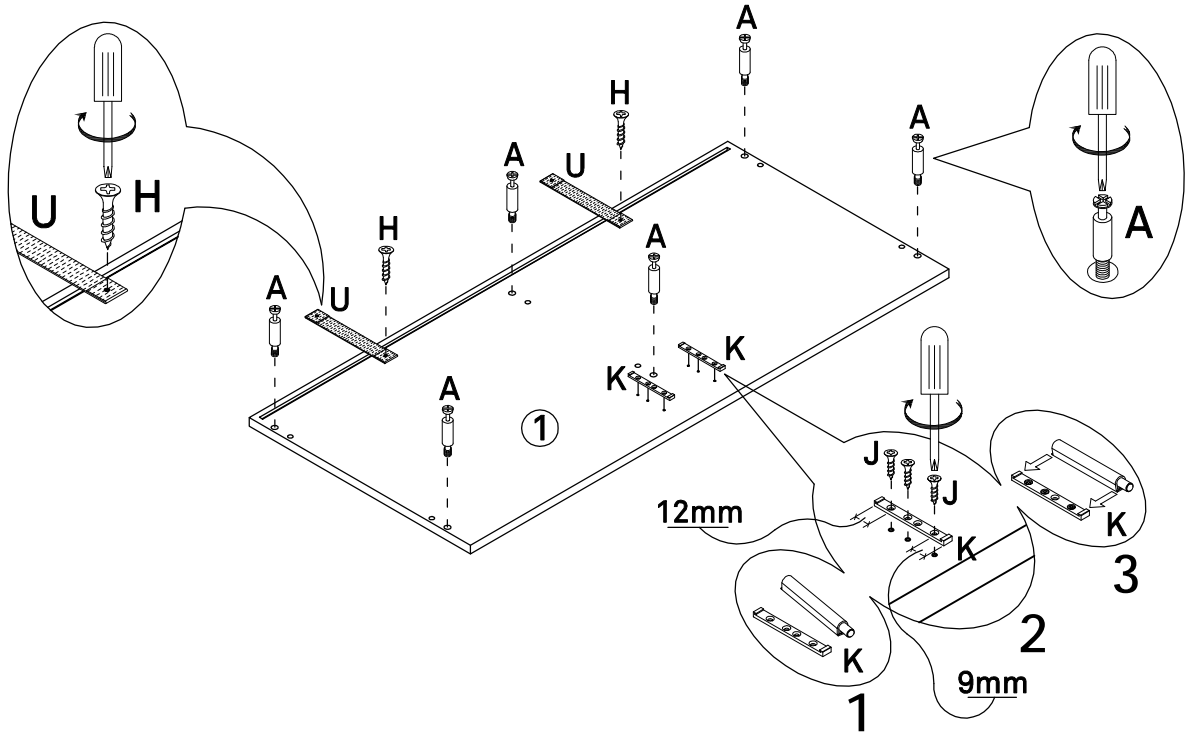

1

A 6PCS	K 2PCS	J 6PCS	U 2PCS	H 2PCS	

2