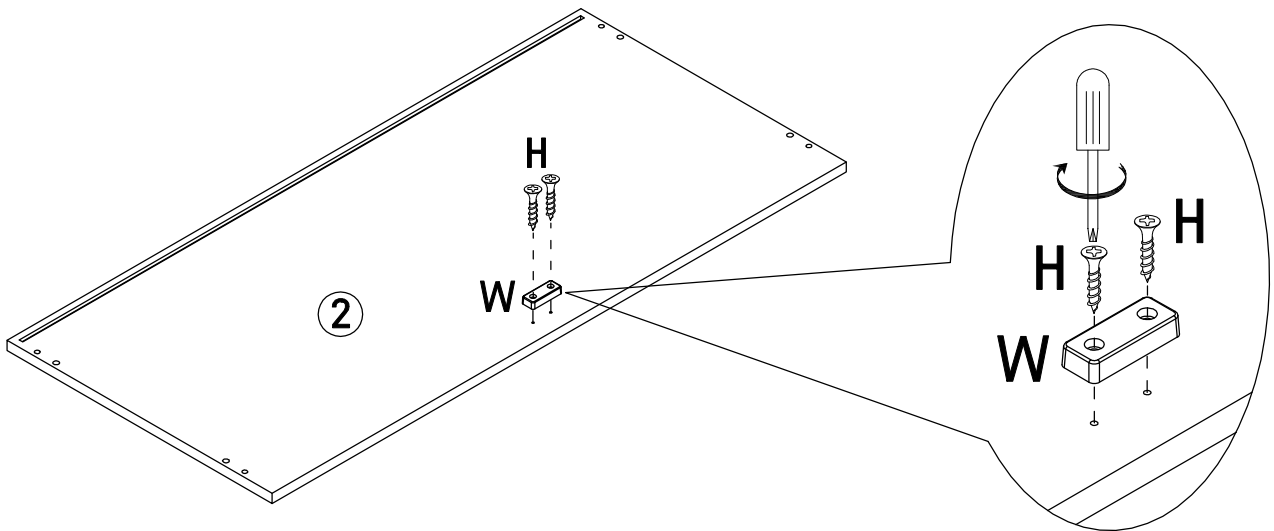

1

A 6PCS	K 2PCS	J 6PCS	U 2PCS	H 2PCS	

2

W 1PC	H 2PCS