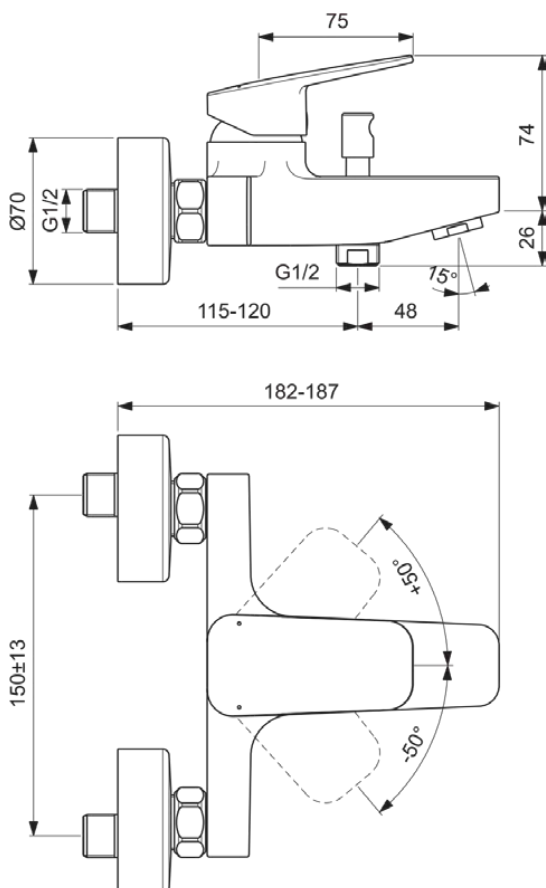

CERAPLAN

BD256XG

CERAPLAN | Exposed bath & shower mixer 207x182x109 mm, 163 mm spout projection in matt black finish, 20.0 l/min (3 bar) | NF certified

Image & drawing

General information

Product type:	Bath & shower mixers
Sub product type:	Exposed bath & shower mixer
Brand:	Ideal Standard
Suite name:	CERAPLAN
Designer:	Palomba Serafini Associati
Colour:	XG - Matt Black
Surface finish effect:	matt
Height (mm):	109
Width (mm):	207
Length / Projection (mm):	182 - 187
Fixing method:	S-coupling
Net weight (kg):	2.38
EAN code:	3800861116912

Amount of escutcheon(s):	2
Amount of handles:	1
Colour code:	XG
Colour description:	matt black
Cool Body technology:	No
ON / OFF S-Connectors:	No
Flushing time adjustable:	No
Handle position:	Top
Low-pressure model:	No
Material:	Metal
Material quality:	Brass
Max. flow rate at 3 bar (l):	20.0
Max. flow rate at 3 bar (l) for all outlets:	13/20
Max. flow rate at 3 bar (l) for handspray:	13
Max. flow rate at 3 bar (l) for spout:	20
Max. operating pressure (bar):	10

CERAPLAN

BD256XG

CERAPLAN | Exposed bath & shower mixer 207x182x109 mm, 163 mm spout projection in matt black finish, 20.0 l/min (3 bar) | NF certified

Product specifications

Min. operating pressure (bar):	0.5
Noise reduced S-Connectors:	No
PVD technology:	No
Shape of escutcheon(s):	Round
Shower hose connection thread:	G 1/2
Spout model:	Fixed
Surface cover:	coated
Surface finish effect:	matt
Tap outlet model:	Aerator
Tap outlet visibility:	Visible
Type of handle:	Lever
Type of temperature control:	Manually operated
With S-couplings:	Yes
With diverter unit:	Yes
With escutcheon(s):	Yes
With handle(s):	Yes
With handspray set:	No
With head shower:	No
With outlet:	Yes
With shelve(s):	No
With shower kit:	No
Fixing method:	S-coupling
Mounting method:	Wall