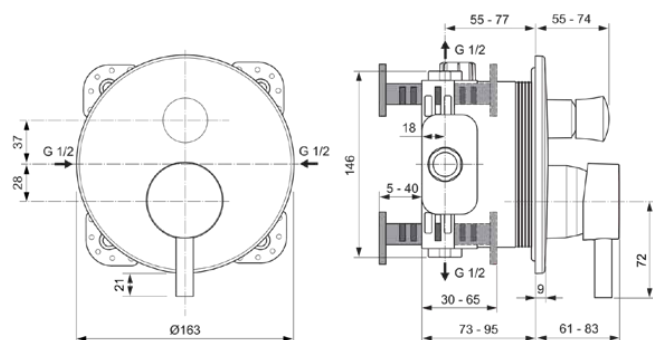

## A7389AA

CERALINE | Built-in bath & shower mixer 163x61x184 mm in chrome finish, Kit 1 required (A1000), 23.0 l/min (3 bar) | Click technology, EPD, SmartShine

### General information

Product type:	Bath & shower mixers
Sub product type:	Built-in bath & shower mixer
Brand:	Ideal Standard
Suite name:	CERALINE
Designer:	Ideal Standard
Colour:	AA - Chrome
Surface finish effect:	glossy
Height (mm):	184
Width (mm):	163
Length / Projection (mm):	61 - 83
Fixing method:	Kit 1 required
Recommended built-in kit 1:	A1000
Net weight (kg):	0.92
EAN code:	4015413345279