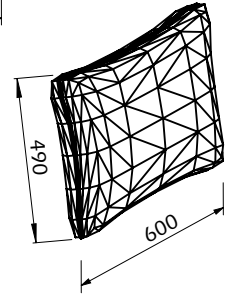

Technical Information

DUNE SOFA W/ LEFT ARM

TEMAHOME

10min

300kg