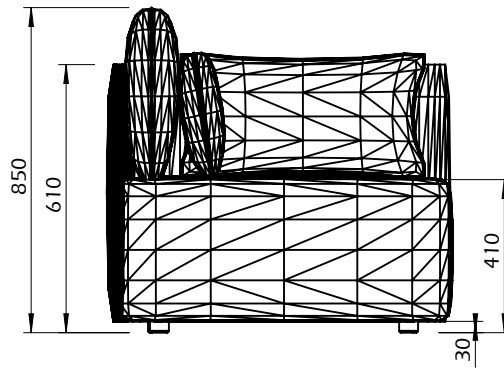

Technical Information

DUNE SOFA W/ LEFT ARM

TEMAHOME

10min

300kg