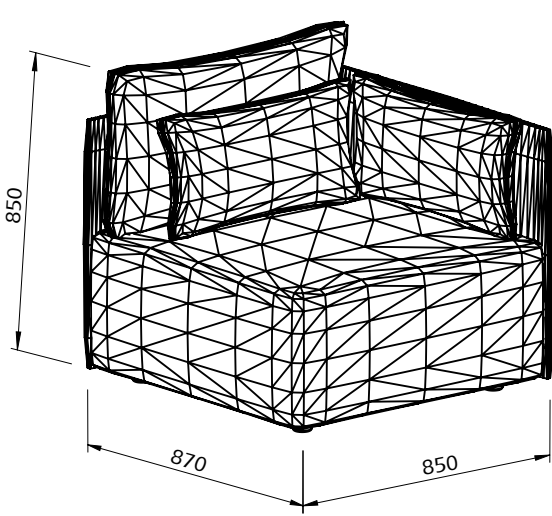

Technical Information

DUNE SOFA W/ LEFT ARM

TEMAHOME

10min

300kg