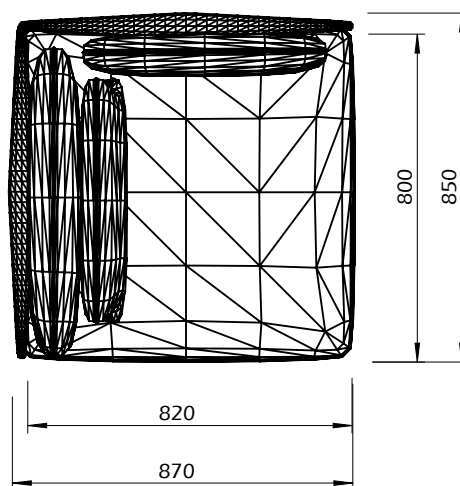

Technical Information

DUNE SOFA W/ LEFT ARM

TEMAHOME

10min

300kg