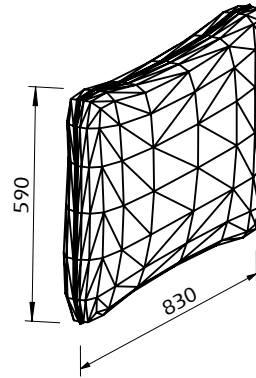

Technical Information

DUNE SOFA W/ LEFT ARM

TEMAHOME

10min

300kg