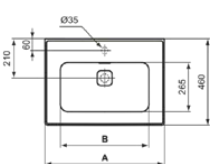

STRADA II

T298801

STRADA II | Vanity basin 540x460x190 mm in white glossy finish, 1 tap hole, with overflow

Image & drawing

General information

Product type:	Washbasins
Sub product type:	Vanity basin
Brand:	Ideal Standard
Suite name:	STRADA II
Designer:	Studio Levien
Colour:	01 - White Glossy
Surface finish effect:	glossy
Height (mm):	190
Width (mm):	540
Length / Projection (mm):	460
Net weight (kg):	14.00
EAN code:	8014140448631

Included products

T854601:	TONIC II Waste hole cover 85x85x25 mm in white glossy finish
----------	--

Downloads

- EPD

Product standard & certifications

Additional standards:	EN 14688
DoP classification:	CL25

Product specifications

Colour code:	01
Colour description:	white glossy
Corner model:	No
Grinded bottom side:	No
Disabled model:	No
Includes a chain eye:	No
Material:	Ceramic
Material quality:	Finefireclay
Amount of tap holes for each washbasin:	1
Amount of washbasins:	1
Overflow visible:	Yes
PVD technology:	No
Space-saving model:	No
Support plateau:	Backside
Surface finish effect:	glossy
Tap hole position:	Centre
Type of overflow:	Slotted
With back wall:	No
With drain plug:	No