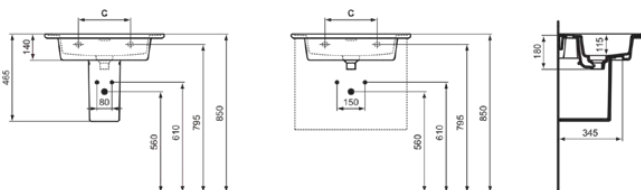

STRADA II

T298801

STRADA II | Vanity basin 540x460x190 mm in white glossy finish, 1 tap hole, with overflow

Image & drawing

General information

Product type:	Washbasins
Sub product type:	Vanity basin
Brand:	Ideal Standard
Suite name:	STRADA II
Designer:	Studio Levien
Colour:	01 - White Glossy
Surface finish effect:	glossy
Height (mm):	190
Width (mm):	540
Length / Projection (mm):	460
Net weight (kg):	14.00
EAN code:	8014140448631

Included products

T854601:	TONIC II Waste hole cover 85x85x25 mm in white glossy finish
----------	--

Downloads

- EPD

Product standard & certifications

Additional standards:	EN 14688
DoP classification:	CL25

Product specifications

Colour code:	01
Colour description:	white glossy
Corner model:	No
Grinded bottom side:	No
Disabled model:	No
Includes a chain eye:	No
Material:	Ceramic
Material quality:	Finefireclay
Amount of tap holes for each washbasin:	1
Amount of washbasins:	1
Overflow visible:	Yes
PVD technology:	No
Space-saving model:	No
Support plateau:	Backside
Surface finish effect:	glossy
Tap hole position:	Centre
Type of overflow:	Slotted
With back wall:	No
With drain plug:	No

	A	B	C
T3004..	1040	730	280
T3003..	840	620	280
T2991..	640	475	280
T2988..	540	375	200
T3635..	1040	730	280
T3634..	840	620	280
T3633..	640	475	280
T3632..	540	375	200

STRADA II

T298801

STRADA II | Vanity basin 540x460x190 mm in white glossy finish, 1 tap hole, with overflow