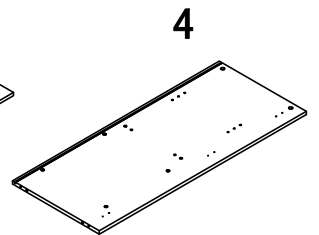

INSTRUCTION MANUAL

PUNTO.OCCASIONAL CABINET 2D/4 INNER DRAWERS

By Cambres Design

teulat

www.teulat.es

Needed for assembling

Min. twopersons

Content of the boxes

Top x1

Bottom x1

Left side x1

Right side x1

Central division x1

Insist shelf x1

Left rail board x1

Right rail board x1

Center shelf x2

Top drawer front x2

Bottom drawer front x2

Top drawer left x2

Top drawer right x2

Top drawer back x2

Bottom drawer left x2

Bottom drawer right x2

Bottom drawer back x2

drawer Bottom rail x4

Drawer bottom x4

Top back x2

Bottom back x2

Left door x1

Right door x1

Legs x2