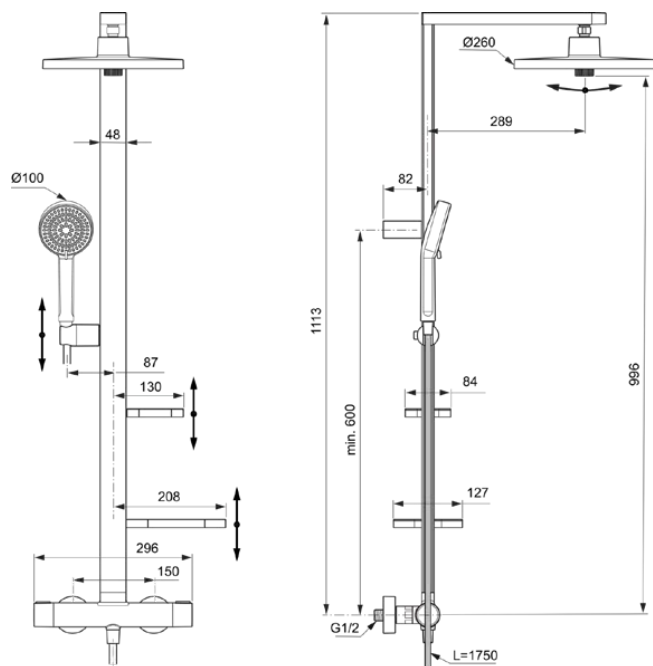

ALU+

BD583RO

Alu+ | Exposed shower system 356x501x1113 mm in rosé finish, 12.0 l/min (3 bar) | Multiple showering functions, Thermostatic function, Water & Energy savings

Image & drawing

General information

Product type:	Shower systems
Sub product type:	Exposed shower system
Brand:	Ideal Standard
Suite name:	Alu+
Designer:	Palomba Serafini Associati
Colour:	RO - Rosé
Surface finish effect:	satin
Height (mm):	1113
Width (mm):	356
Length / Projection (mm):	501
Fixing method:	S-coupling
Net weight (kg):	6.92
EAN code:	3800861117407

Included products

BD581RO:	IDEALRAIN ALU+ Overhead shower 260x91x260 mm in rosé finish, 12 l/min (3 bar)
BD580RO:	IDEALRAIN ALU+ Multi function handspray 100x56x232 mm in rosé finish, 8 l/min (3 bar)
BE175RO:	IDEALRAIN Shower hose 1750 mm in rosé finish