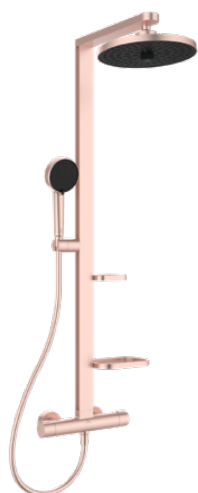

ALU+

BD583RO

Alu+ | Exposed shower system 356x501x1113 mm in rosé finish, 12.0 l/min (3 bar) | Multiple showering functions, Thermostatic function, Water & Energy savings

Image & drawing

General information

Product type:	Shower systems
Sub product type:	Exposed shower system
Brand:	Ideal Standard
Suite name:	Alu+
Designer:	Palomba Serafini Associati
Colour:	RO - Rosé
Surface finish effect:	satin
Height (mm):	1113
Width (mm):	356
Length / Projection (mm):	501
Fixing method:	S-coupling
Net weight (kg):	6.92
EAN code:	3800861117407

Included products

BD581RO:	IDEALRAIN ALU+ Overhead shower 260x91x260 mm in rosé finish, 12 l/min (3 bar)
BD580RO:	IDEALRAIN ALU+ Multi function handspray 100x56x232 mm in rosé finish, 8 l/min (3 bar)
BE175RO:	IDEALRAIN Shower hose 1750 mm in rosé finish