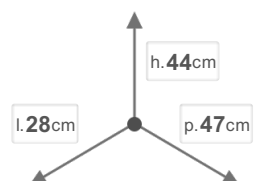

## DIMENSIONS

## PACKAGING

 PALLET PIECES  
**30**

 PALLET SIZE  
**80x120x240**

 PALLET GROSS WEIGHT  
**190**

PACKING PIECES  
**1**