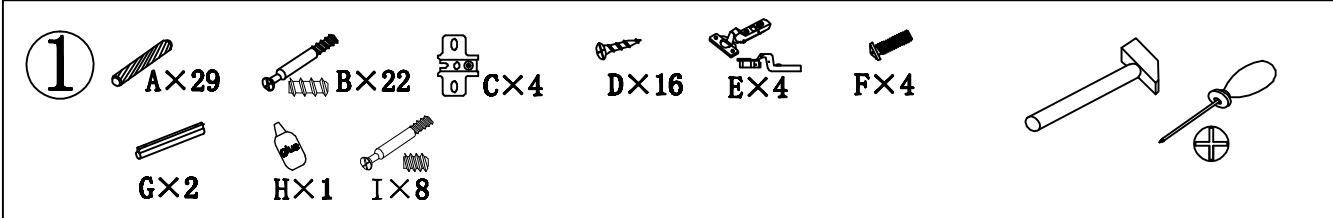

201609, 0011

Hardware List

37-A  ø8×40mm	22-B  ø6×43mm	4-C 	42-D  ø4×14mm	4-E 	12-F  ø4×22mm	6-G 
1-H 	8-I  ø6×41mm	6-J  ø3.5×16mm	30-K  ø14.5×12mm	6-L 	8-M  350mm	8-N  350mm
32-O 	8-P  ø5×15mm	24-Q  ø3.5×13mm	16-R  ø4×30mm	16-S  ø6×31mm	16-T  ø12×10mm	

Parts List

Item No.	Description	Quantity	Remarks
1	Top	1	
2	Left side panel	1	
3	Right side panel	1	
4	Bottom	1	
5	Left middle panel	1	
6	Right middle panel	1	
7	Adjustable shelf	2	
8	Front top belt	1	
9	Left and right back panel	2	
10	Middle back panel	1	
11	Door	2	
12	Drawer front	4	
13	Drawer left side	4	
14	Drawer right side	4	
15	Drawer back	4	
16	Drawer bottom	4	
17	Adjustable leg	1	