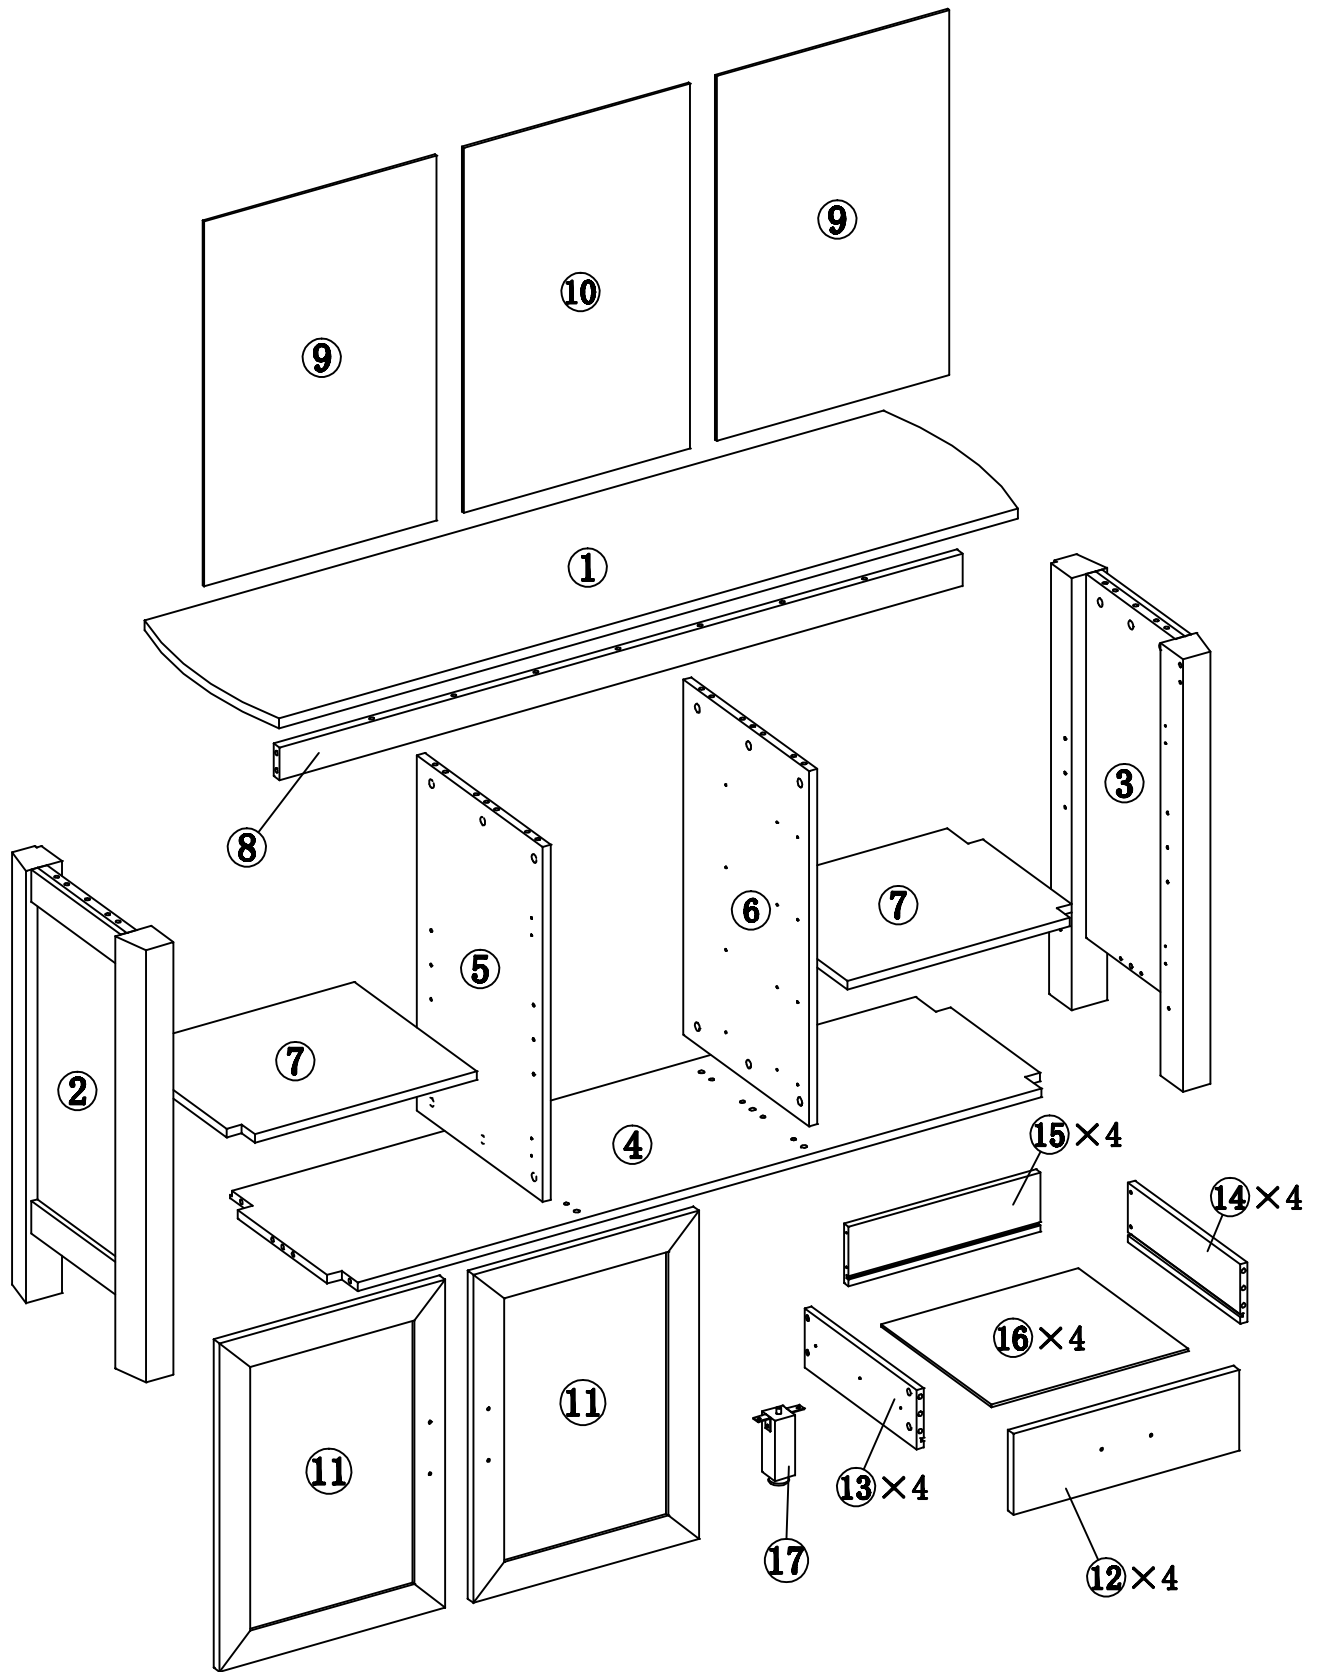

201609, 0011

Hardware List

37-A  ø8×40mm	22-B  ø6×43mm	4-C 	42-D  ø4×14mm	4-E 	12-F  ø4×22mm	6-G 
1-H 	8-I  ø6×41mm	6-J  ø3.5×16mm	30-K  ø14.5×12mm	6-L 	8-M  350mm	8-N  350mm
32-O 	8-P  ø5×15mm	24-Q  ø3.5×13mm	16-R  ø4×30mm	16-S  ø6×31mm	16-T  ø12×10mm	

Parts List

Item No.	Description	Quantity	Remarks
1	Top	1	
2	Left side panel	1	
3	Right side panel	1	
4	Bottom	1	
5	Left middle panel	1	
6	Right middle panel	1	
7	Adjustable shelf	2	
8	Front top belt	1	
9	Left and right back panel	2	
10	Middle back panel	1	
11	Door	2	
12	Drawer front	4	
13	Drawer left side	4	
14	Drawer right side	4	
15	Drawer back	4	
16	Drawer bottom	4	
17	Adjustable leg	1	

2

M×8

N×8

3

M×8

D×24

4

 K×6