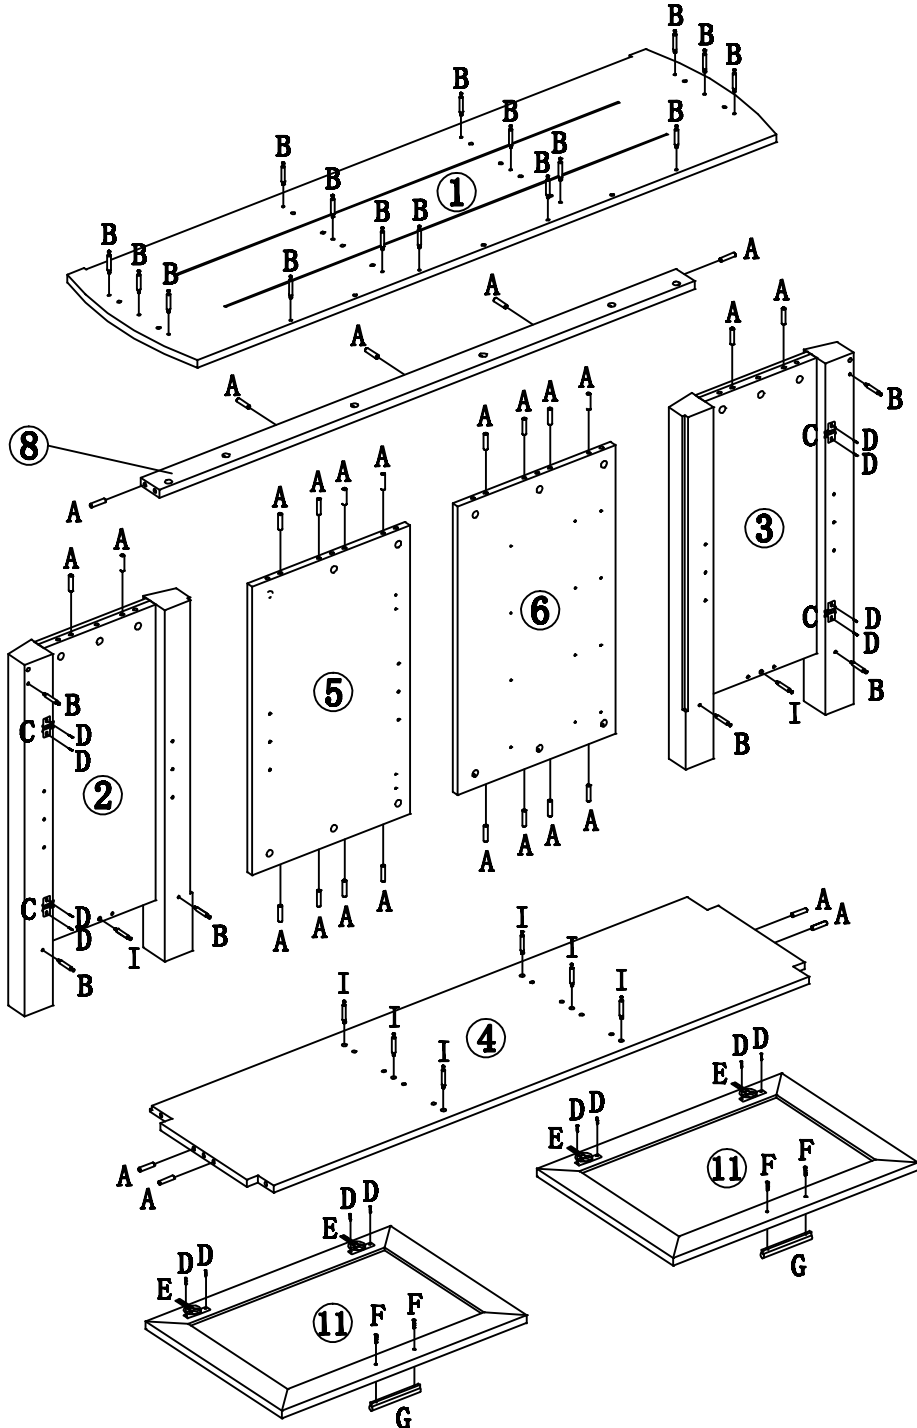

201609, 0011

Hardware List

37-A  ø8×40mm	22-B  ø6×43mm	4-C 	42-D  ø4×14mm	4-E 	12-F  ø4×22mm	6-G 
1-H 	8-I  ø6×41mm	6-J  ø3.5×16mm	30-K  ø14.5×12mm	6-L 	8-M  350mm	8-N  350mm
32-O 	8-P  ø5×15mm	24-Q  ø3.5×13mm	16-R  ø4×30mm	16-S  ø6×31mm	16-T  ø12×10mm	

Parts List

Item No.	Description	Quantity	Remarks
1	Top	1	
2	Left side panel	1	
3	Right side panel	1	
4	Bottom	1	
5	Left middle panel	1	
6	Right middle panel	1	
7	Adjustable shelf	2	
8	Front top belt	1	
9	Left and right back panel	2	
10	Middle back panel	1	
11	Door	2	
12	Drawer front	4	
13	Drawer left side	4	
14	Drawer right side	4	
15	Drawer back	4	
16	Drawer bottom	4	
17	Adjustable leg	1	

2

M×8

N×8

3

M×8

D×24

4

 K×6