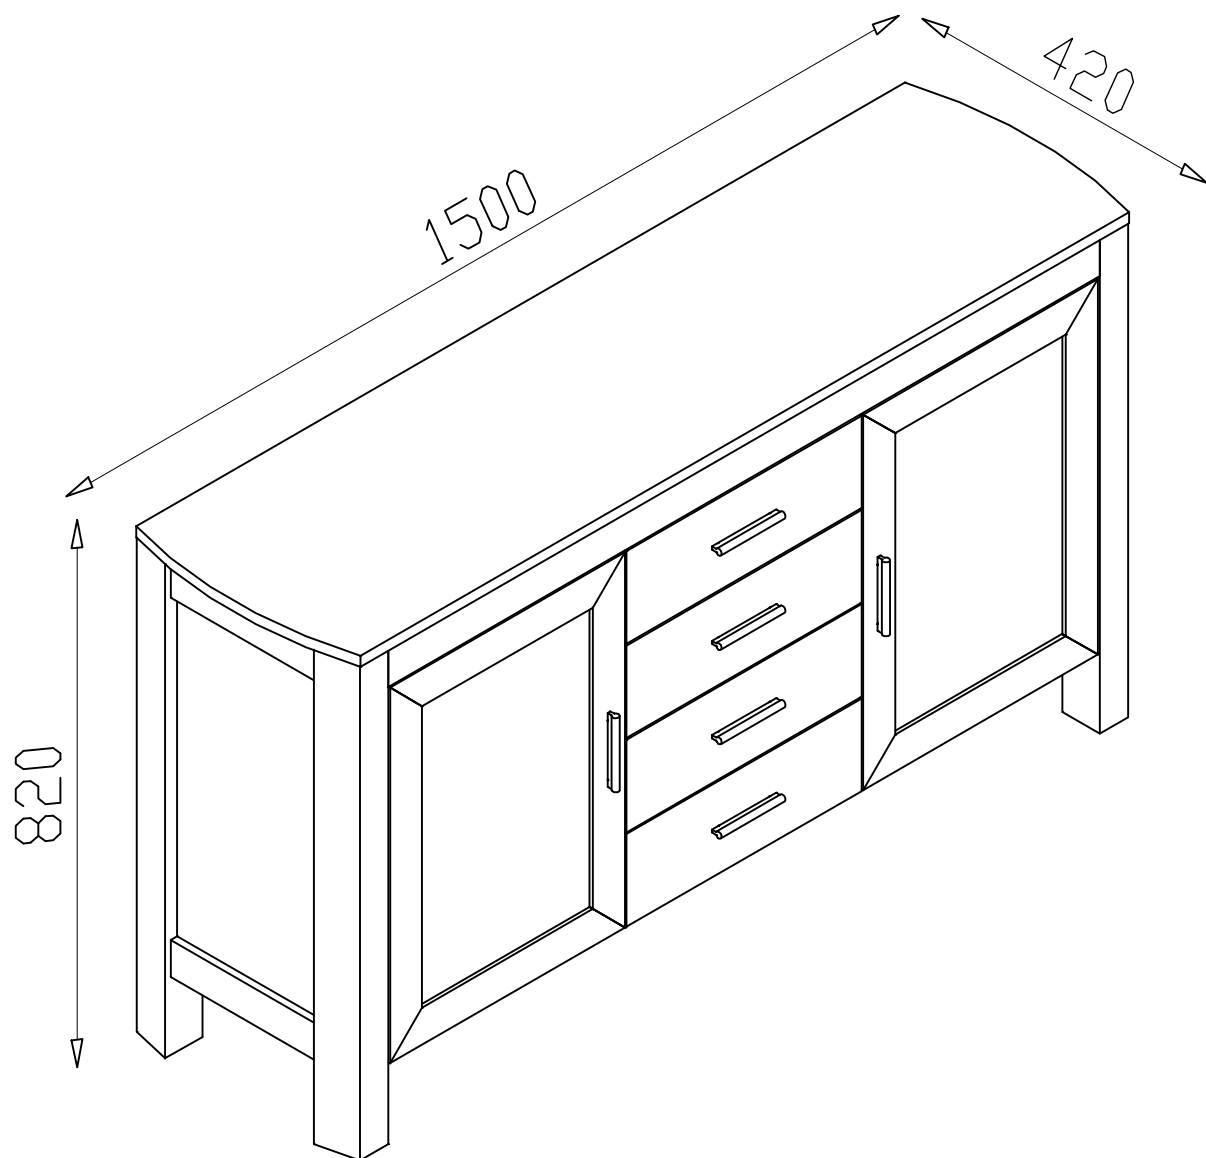

201609, 0011

Hardware List

37-A  ø8×40mm	22-B  ø6×43mm	4-C 	42-D  ø4×14mm	4-E 	12-F  ø4×22mm	6-G 
1-H 	8-I  ø6×41mm	6-J  ø3.5×16mm	30-K  ø14.5×12mm	6-L 	8-M  350mm	8-N  350mm
32-O 	8-P  ø5×15mm	24-Q  ø3.5×13mm	16-R  ø4×30mm	16-S  ø6×31mm	16-T  ø12×10mm	

Parts List

Item No.	Description	Quantity	Remarks
1	Top	1	
2	Left side panel	1	
3	Right side panel	1	
4	Bottom	1	
5	Left middle panel	1	
6	Right middle panel	1	
7	Adjustable shelf	2	
8	Front top belt	1	
9	Left and right back panel	2	
10	Middle back panel	1	
11	Door	2	
12	Drawer front	4	
13	Drawer left side	4	
14	Drawer right side	4	
15	Drawer back	4	
16	Drawer bottom	4	
17	Adjustable leg	1	