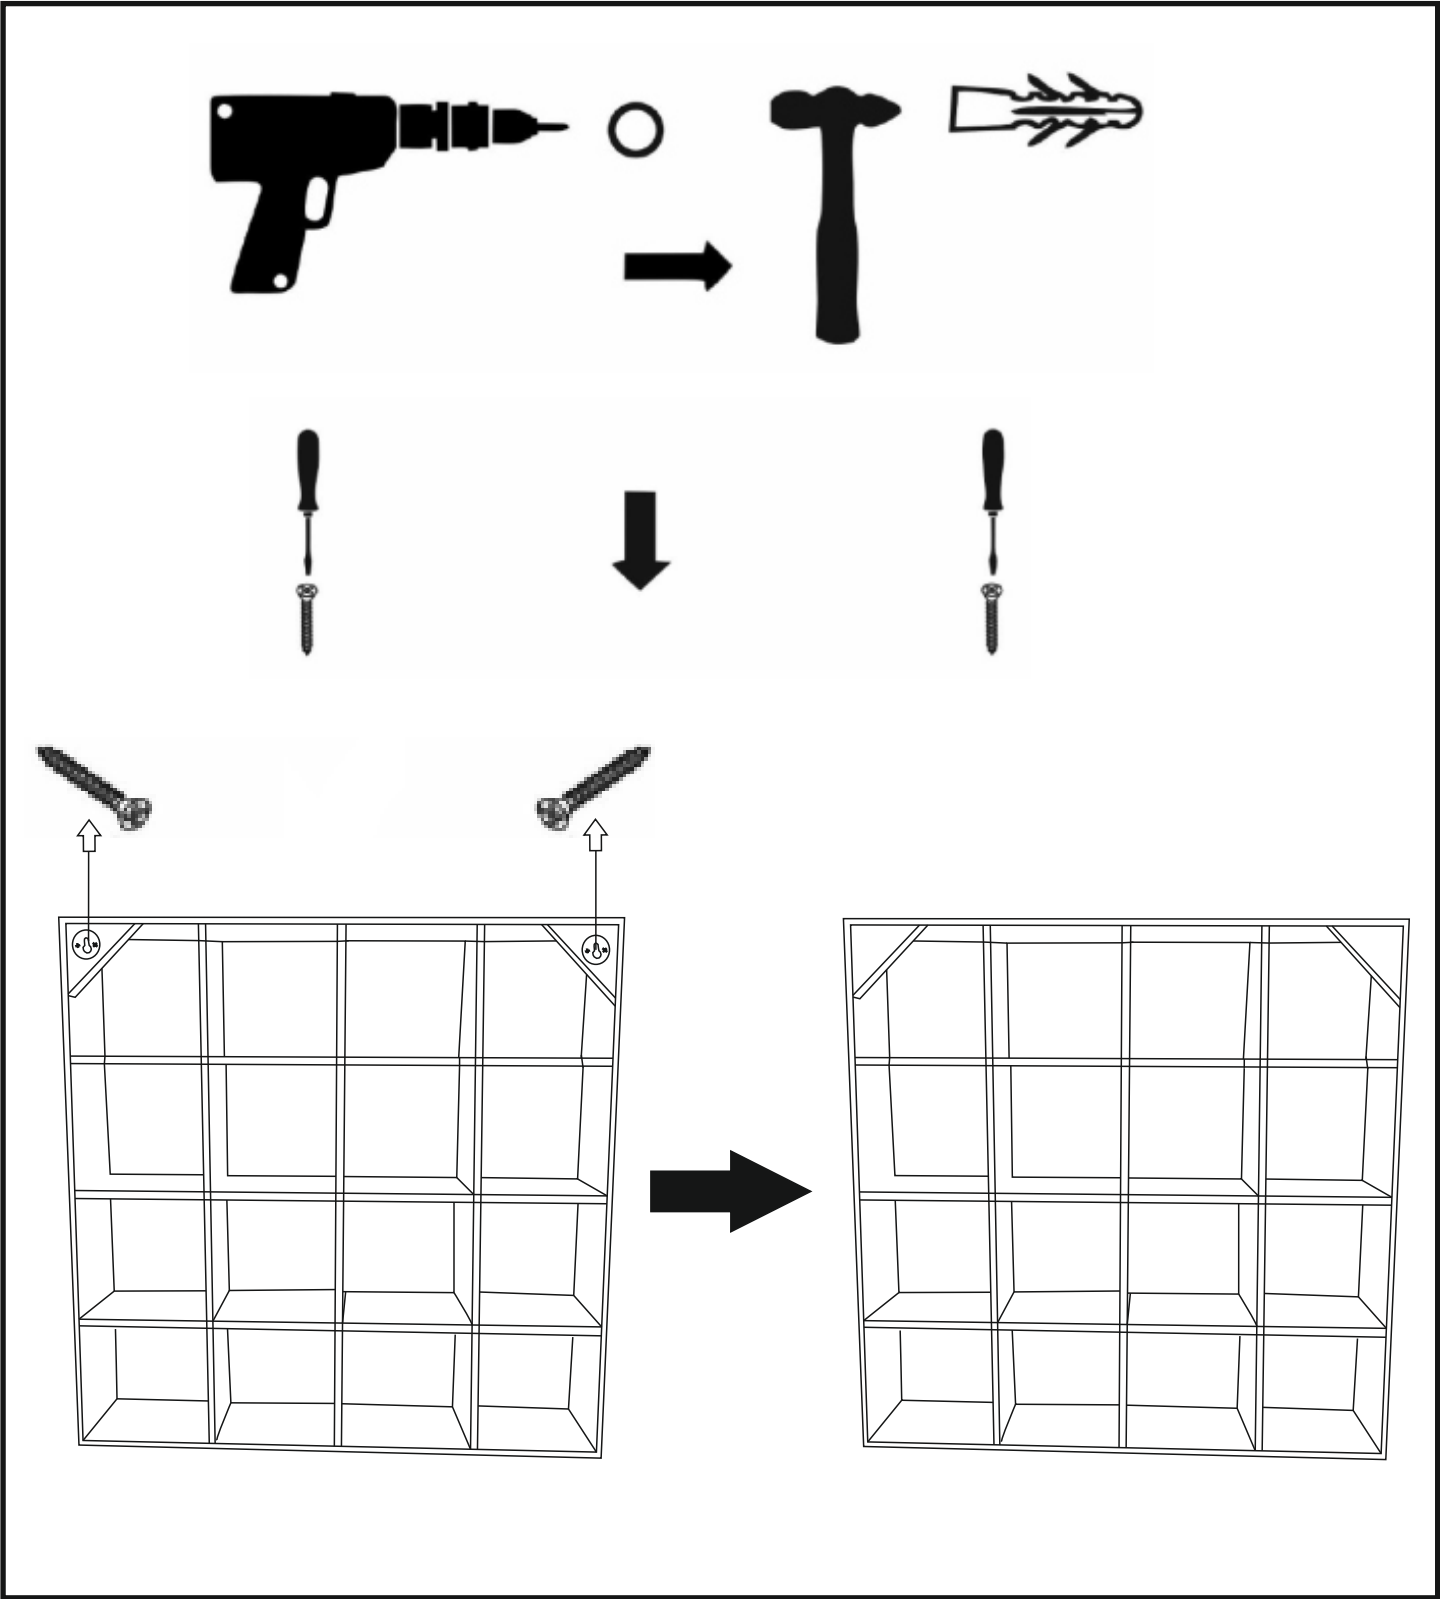

PRODUCT INFORMATION

Tilo Shelf, Yellow, Reclaimed Wood

82064516

COMPONENT LIST

PART	IMAGES	QTY
A		X1
B		X2
C		X2

INSTRUCTION

Step 1

INSTRUCTION

Step 2