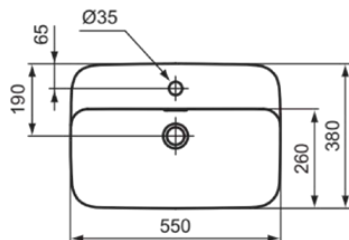

IPALYSS

E207701

IPALYSS | Vessel 550x380x145 mm in white glossy finish, 1 tap hole, with overflow | Diamatec, Space saving basin

Image & drawing

General information

Product type:	Washbasins
Sub product type:	Vessel
Brand:	Ideal Standard
Suite name:	IPALYSS
Designer:	Studio Levien
Colour:	01 - White Glossy
Surface finish effect:	glossy
Height (mm):	145
Width (mm):	550
Length / Projection (mm):	380
Net weight (kg):	10.20
EAN code:	5017830542117

Included products

D570967: EXPRESSION | Fixing set in neutral finish

Features

Diamatec

Space saving basin

Downloads

- [Installation Guide](#)

Product standard & certifications

Additional standards:	EN 14688
DoP classification:	CL25

Product specifications

Colour code:	01
Colour description:	white glossy
Diamatec Technology:	Yes
Grinded back side:	No
Grinded bottom side:	Yes
Disabled model:	No
Includes a chain eye:	No
Material:	Ceramic
Material quality:	Diamatec
Amount of tap holes for each washbasin:	1
Amount of washbasins:	1
Overflow visible:	Yes
PVD technology:	No
Support plateau:	Backside
Surface finish effect:	glossy

IPALYSS

E207701

IPALYSS | Vessel 550x380x145 mm in white glossy finish, 1 tap hole, with overflow | Diamatec, Space saving basin

Product specifications

Tap hole position:	Centre
Type of overflow:	Slotted
With back wall:	No
With drain plug:	No
With overflow:	Yes
With siphon:	No
Mounting method:	On-furniture