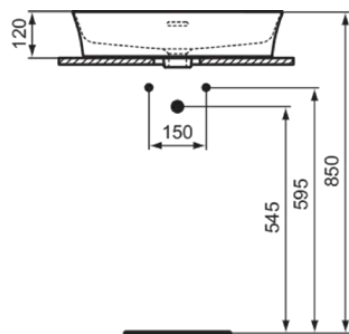

IPALYSS

E207701

IPALYSS | Vessel 550x380x145 mm in white glossy finish, 1 tap hole, with overflow | Diamatec, Space saving basin

Image & drawing

General information

Product type:	Washbasins
Sub product type:	Vessel
Brand:	Ideal Standard
Suite name:	IPALYSS
Designer:	Studio Levien
Colour:	01 - White Glossy
Surface finish effect:	glossy
Height (mm):	145
Width (mm):	550
Length / Projection (mm):	380
Net weight (kg):	10.20
EAN code:	5017830542117

Included products

D570967: EXPRESSION | Fixing set in neutral finish

Features

Diamatec

Space saving basin

Downloads

- [Installation Guide](#)

Product standard & certifications

Additional standards:	EN 14688
DoP classification:	CL25

Product specifications

Colour code:	01
Colour description:	white glossy
Diamatec Technology:	Yes
Grinded back side:	No
Grinded bottom side:	Yes
Disabled model:	No
Includes a chain eye:	No
Material:	Ceramic
Material quality:	Diamatec
Amount of tap holes for each washbasin:	1
Amount of washbasins:	1
Overflow visible:	Yes
PVD technology:	No
Support plateau:	Backside
Surface finish effect:	glossy

IPALYSS

E207701

IPALYSS | Vessel 550x380x145 mm in white glossy finish, 1 tap hole, with overflow | Diamatec, Space saving basin

Product specifications

Tap hole position:	Centre
Type of overflow:	Slotted
With back wall:	No
With drain plug:	No
With overflow:	Yes
With siphon:	No
Mounting method:	On-furniture