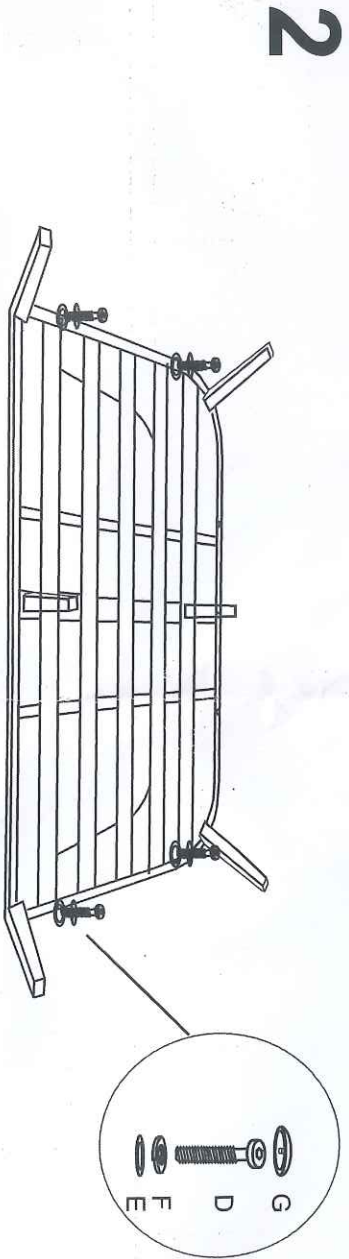

Model : K/D ALUM ROPE SOFA SET OF 4
 Code : 52414C-SET-4-AL

A x1	B x1	C x1	D x7	E x7	F x7	G x7

Model : K/D ALUM ROPE SOFA SET OF 4
Code: 52414C-SET-4-AL

	A x1		B x4		C x16		D x16		E x16		F x16		G x1
--	-------------	---	-------------	---	--------------	---	--------------	--	--------------	---	--------------	---	-------------

Model : K/D ALUM ROPE SOFA SET OF 4
Code: 52414C-SET-4-AL

A x1 	B x1 	C x1 	D x5  1/4X53MM	E x5 	F x5 	G x5 
---	---	--	---	---	---	---

1

2

3