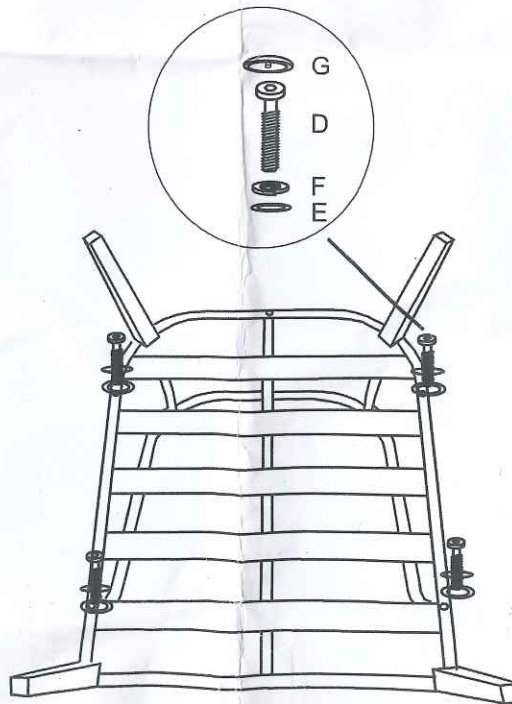

Model : K/D ALUM ROPE SOFA SET OF 4
 Code : 52414C-SET-4-AL

A x1	B x1	C x1	D x7	E x7	F x7	G x7

Model : K/D ALUM ROPE SOFA SET OF 4
Code: 52414C-SET-4-AL

	A x1		B x4		C x16		D x16		E x16		F x16		G x1
--	-------------	---	-------------	---	--------------	---	--------------	--	--------------	---	--------------	---	-------------

Model : K/D ALUM ROPE SOFA SET OF 4
Code: 52414C-SET-4-AL

A x1 	B x1 	C x1 	D x5  1/4X53MM	E x5 	F x5 	G x5 
---	---	--	---	---	---	---

1

2

3