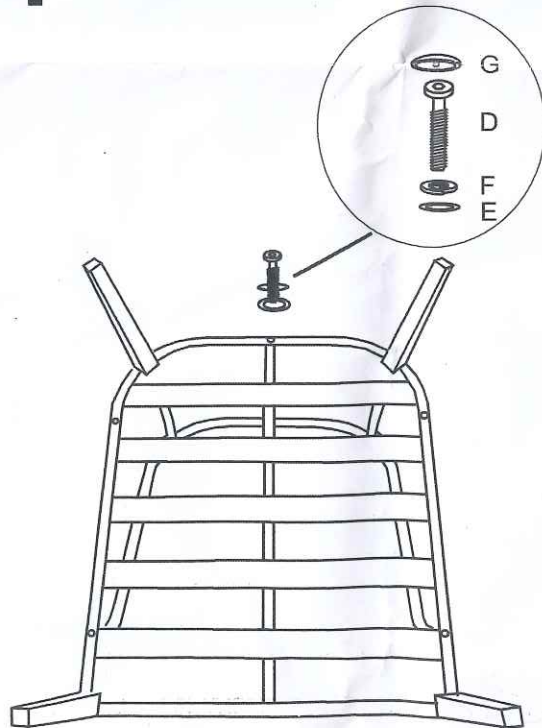

Model : K/D ALUM ROPE SOFA SET OF 4
 Code : 52414C-SET-4-AL

A x1	B x1	C x1	D x7	E x7	F x7	G x7

Model : K/D ALUM ROPE SOFA SET OF 4
Code: 52414C-SET-4-AL

	A x1		B x4		C x16		D x16		E x16		F x16		G x1
--	-------------	---	-------------	---	--------------	---	--------------	--	--------------	---	--------------	---	-------------

Model : K/D ALUM ROPE SOFA SET OF 4
Code: 52414C-SET-4-AL

A x1 	B x1 	C x1 	D x5  1/4X53MM	E x5 	F x5 	G x5 
---	---	--	---	---	---	---

1

2

3