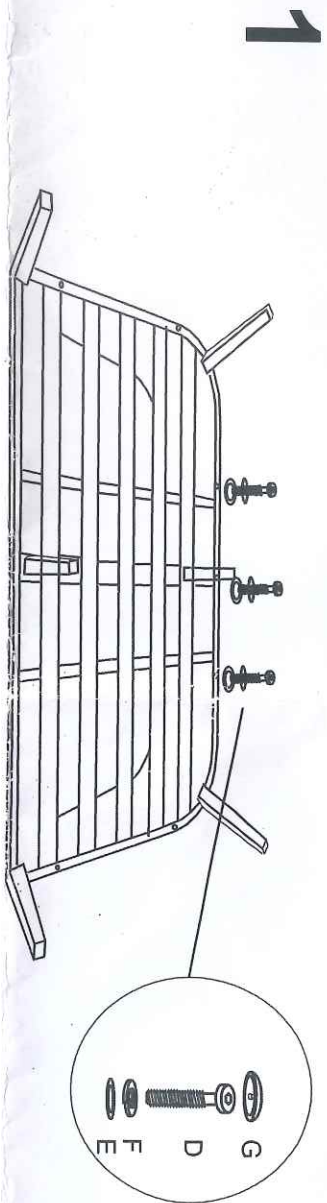

Model : K/D ALUM ROPE SOFA SET OF 4
 Code : 52414C-SET-4-AL

A x1	B x1	C x1	D x7	E x7	F x7	G x7

Model : K/D ALUM ROPE SOFA SET OF 4
Code: 52414C-SET-4-AL

	A x1		B x4		C x16		D x16		E x16		F x16		G x1
--	-------------	---	-------------	---	--------------	---	--------------	--	--------------	---	--------------	---	-------------

Model : K/D ALUM ROPE SOFA SET OF 4
Code: 52414C-SET-4-AL

A x1 	B x1 	C x1 	D x5  1/4X53MM	E x5 	F x5 	G x5 
---	---	--	---	---	---	---

1

2

3