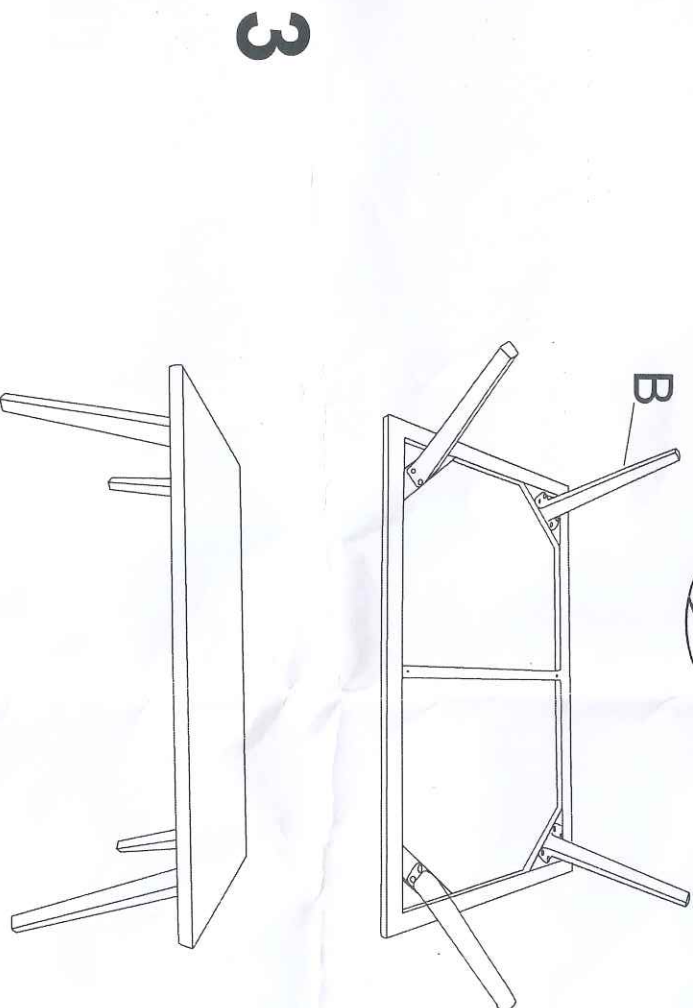

Model : K/D ALUM ROPE SOFA SET OF 4
 Code : 52414C-SET-4-AL

A x1	B x1	C x1	D x7	E x7	F x7	G x7

Model : K/D ALUM ROPE SOFA SET OF 4
Code: 52414C-SET-4-AL

	A x1		B x4		C x16		D x16		E x16		F x16		G x1
--	-------------	---	-------------	---	--------------	---	--------------	--	--------------	---	--------------	---	-------------

Model : K/D ALUM ROPE SOFA SET OF 4
Code: 52414C-SET-4-AL

A x1 	B x1 	C x1 	D x5  1/4X53MM	E x5 	F x5 	G x5 
---	---	--	---	---	---	---

1

2

3