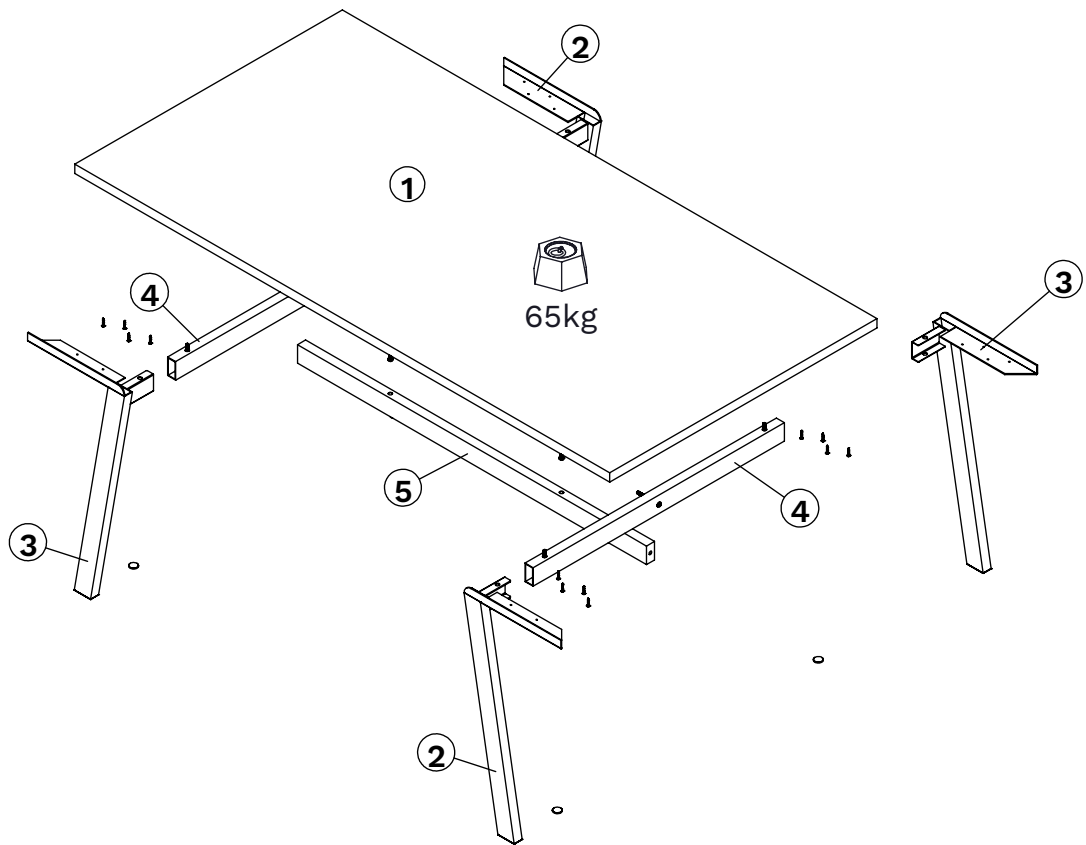

DRIFT

00:30

x 2

TEMAHOME
welcome vibrations

○	x	mm	
1	1	2000 x 1000 x 30	2
2	2	746 x 368 x 130	1
3	2	746 x 368 x 130	1
4	2	940 x 60 x 30	1
5	1	1305 x 60 x 30	2

Ø3,5 x 25mm

IU x 16

M8 x 80mm

ISK x 8

KIE x 1

EEA x 4

1

2

IU x8  Ø3,5x25mm	ISK x5  M8x80mm	KIE x1 
---	---	---

3

4

IU x8  Ø3,5x25mm	ISK x3  M8x80mm	KIE x1 	EEA x4 
---	---	---	---