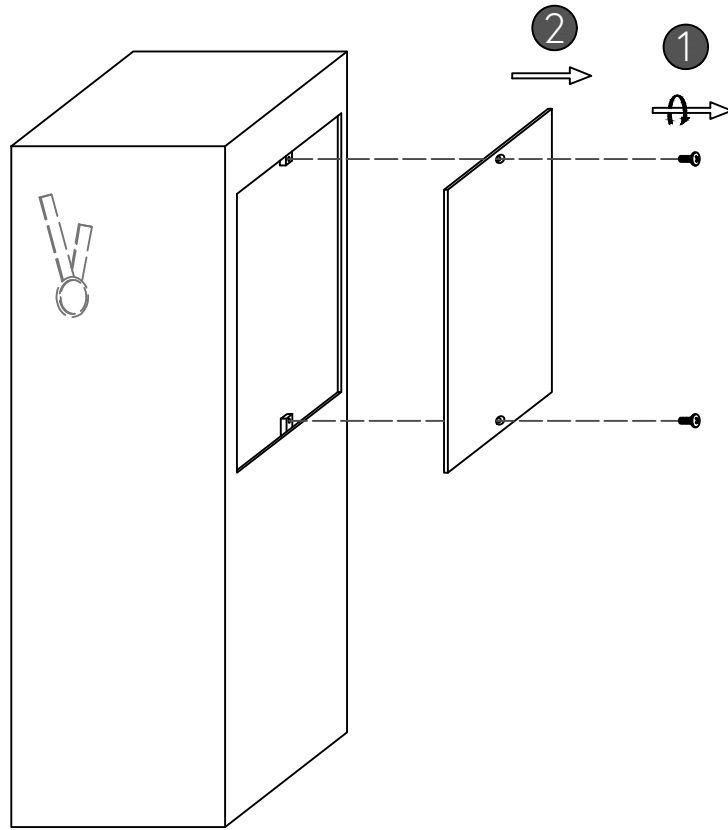

Hour Clock

Hübsch
DANISH HOME INTERIOR & DESIGN

x 1

x 1

x 1

x 1

x 1

x 1

Size of battery : \varnothing 14mm, H=50mm

Hübsch A/S,Hi-Park 381,DK-7400 Herning

#myhubsch @hubschinterior

Hübsch
DANISH HOME INTERIOR & DESIGN