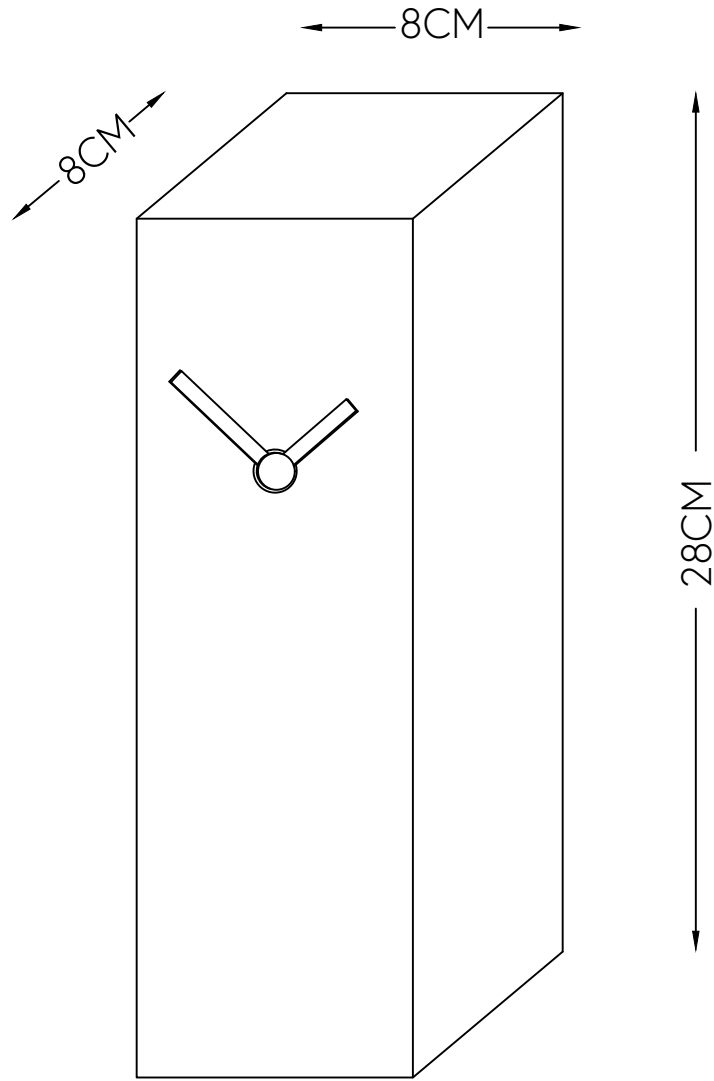

Hour Clock

Hübsch
DANISH HOME INTERIOR & DESIGN

x 1

x 1

x 1

x 1

x 1

x 1

x 2

x 1

No Include

4

x 1

x 1

x1

Model number:991202

Size of battery : \varnothing 14mm, H=50mm

Hübsch A/S,Hi-Park 381,DK-7400 Herning

#myhubsch @hubschinterior

Hübsch
DANISH HOME INTERIOR & DESIGN