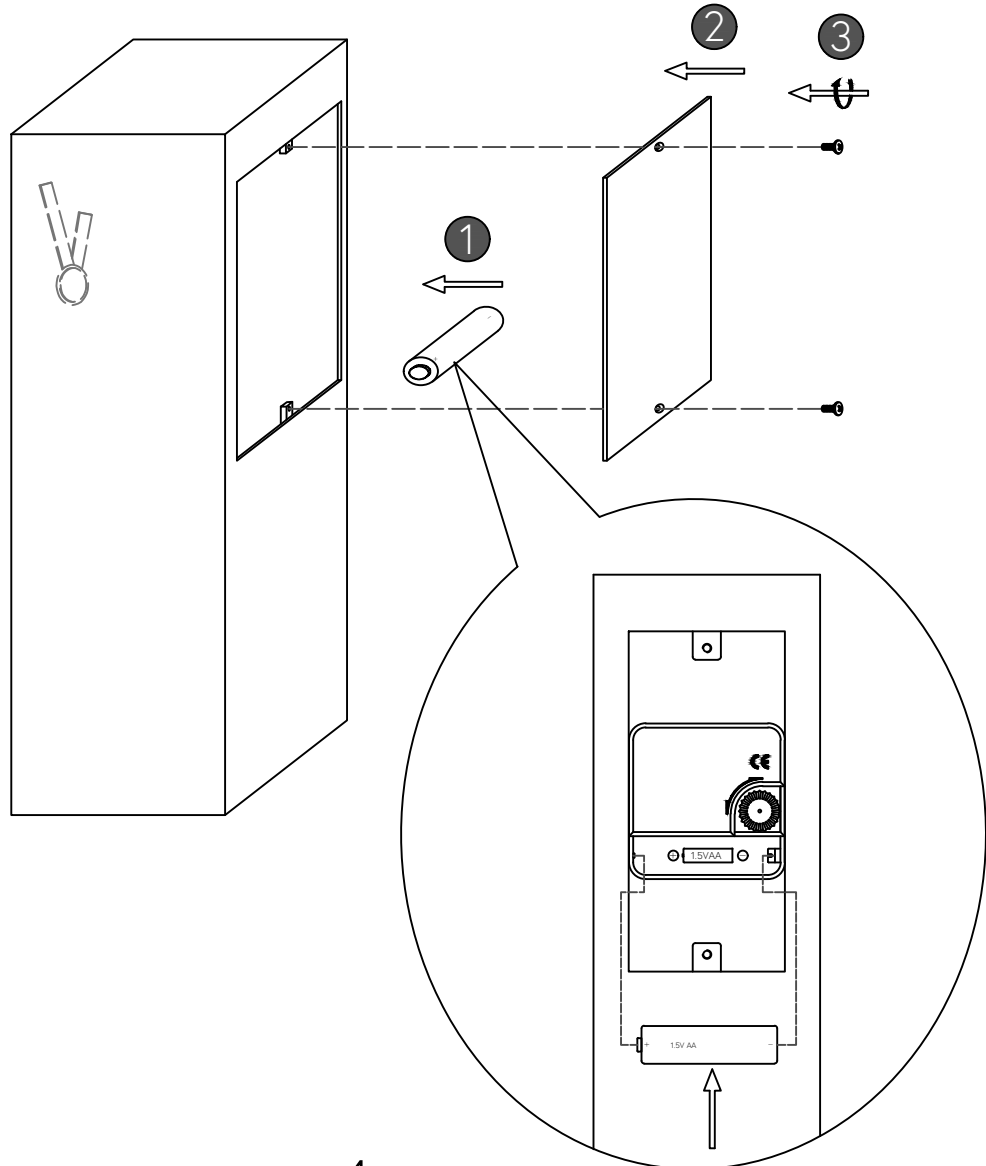

Hour Clock

Hübsch
DANISH HOME INTERIOR & DESIGN

x 1

x 1

x 1

x 1

x 1

x 1

x 2

x 1

No Include

4

x 1

x 1

x1

Model number:991202

Size of battery : \varnothing 14mm, H=50mm

Hübsch A/S,Hi-Park 381,DK-7400 Herning

#myhubsch @hubschinterior

Hübsch
DANISH HOME INTERIOR & DESIGN