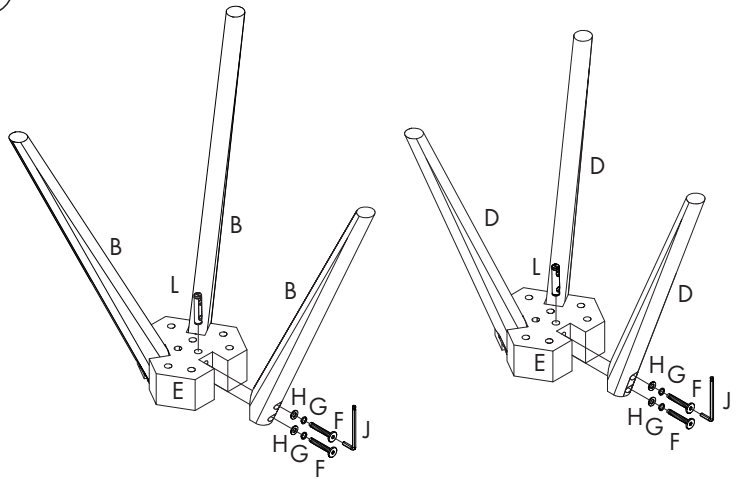

ASSEMBLY INSTRUCTION

YUMI NEST OF TABLES

ROWICO

H O M E

Ax1 	Hx12  Ø16/Ø6.5
Bx3 	Ix6  Ø20
Cx1 	Jx1  Ø4
Dx3 	Kx12  Ø4 × 50MM
Ex2 	Lx6  Ø10 × 45
Fx12  M6 × 40MM	Mx2 
Gx12  Ø10.4/Ø6.5	 Ø8 × 30

1

2

3