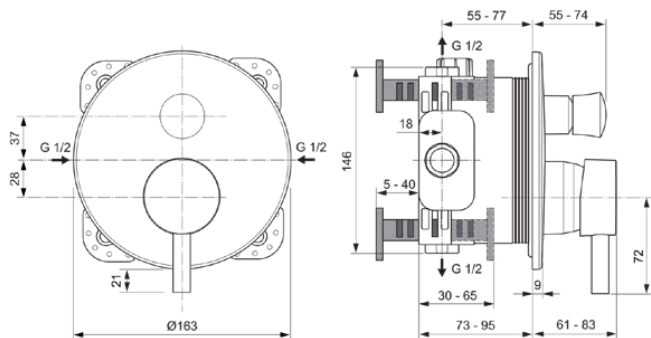

## A7389XG

CERALINE | Built-in bath & shower mixer 163x61x184 mm in matt black finish, Kit 1 required (A1000), 23.0 l/min (3 bar) | Click technology, EPD

### General information

|                             |                              |
|-----------------------------|------------------------------|
| Product type:               | Bath & shower mixers         |
| Sub product type:           | Built-in bath & shower mixer |
| Brand:                      | Ideal Standard               |
| Suite name:                 | CERALINE                     |
| Designer:                   | Ideal Standard               |
| Colour:                     | XG - Matt Black              |
| Surface finish effect:      | matt                         |
| Height (mm):                | 184                          |
| Width (mm):                 | 163                          |
| Length / Projection (mm):   | 61 - 83                      |
| Fixing method:              | Kit 1 required               |
| Recommended built-in kit 1: | A1000                        |
| Net weight (kg):            | 0.92                         |
| EAN code:                   | 3800861101291                |