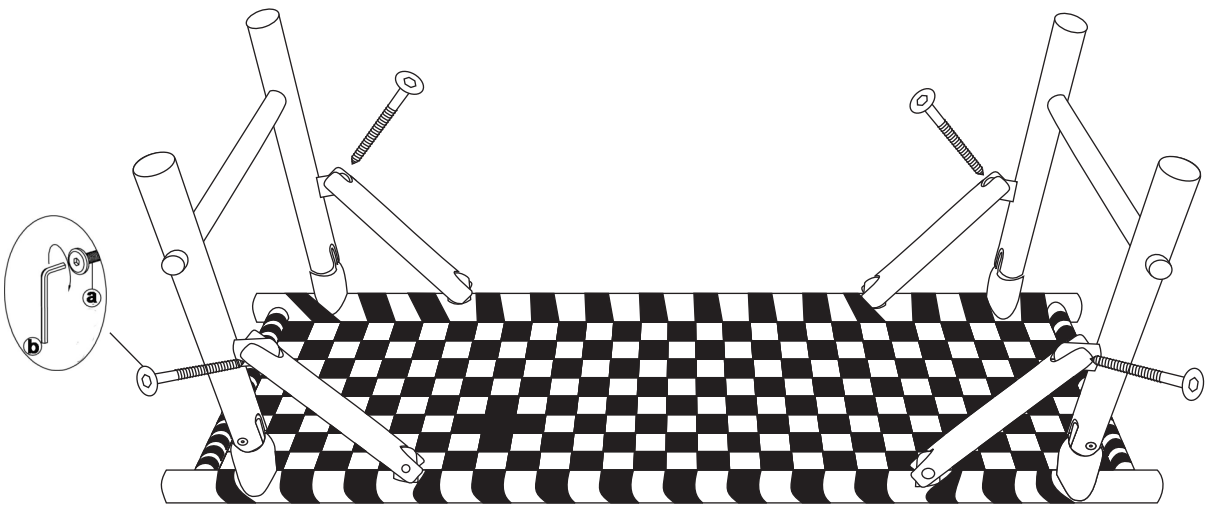

ASSEMBLY INSTRUCTION

Bench, Nature, Bamboo

82040937

Component List

x 4pcs

x 1pc

x 1pc

INSTRUCTION

Step 1

Step 2

120 kgs / 267 lbs