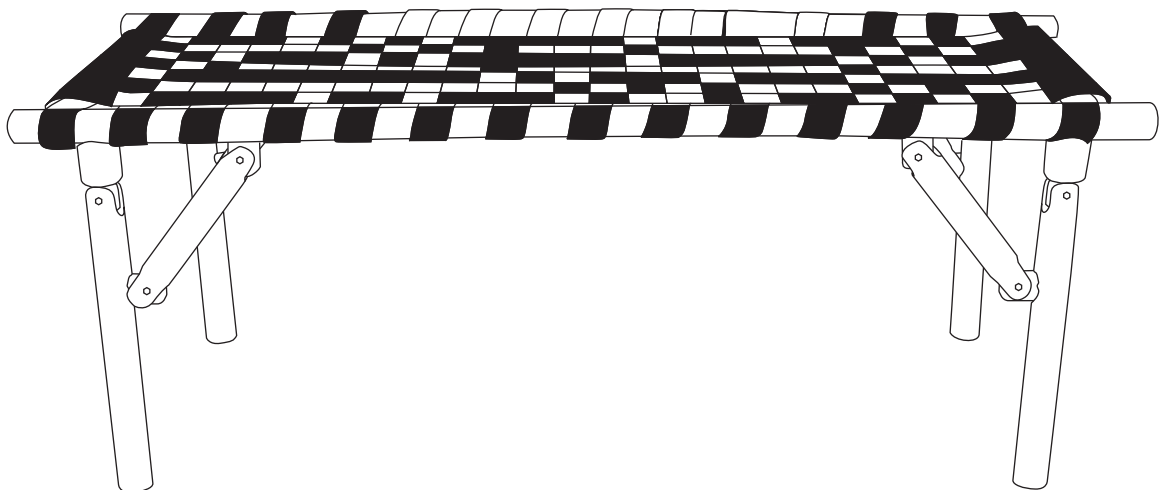

ASSEMBLY INSTRUCTION

Bench, Nature, Bamboo

82040937

Component List

x 4pcs

x 1pc

x 1pc

INSTRUCTION

Step 1

Step 2

120 kgs / 267 lbs