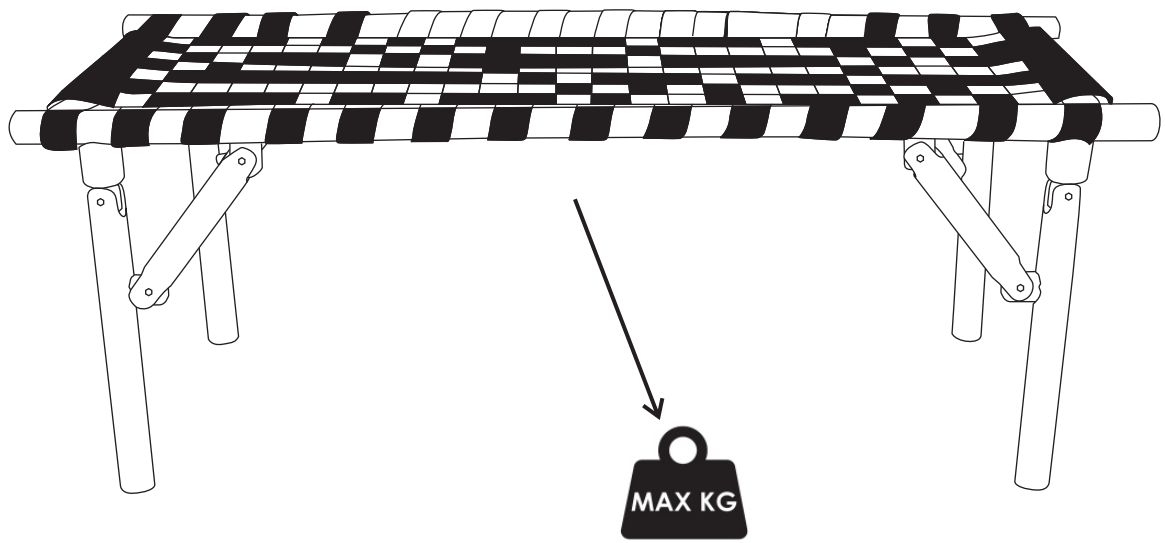

ASSEMBLY INSTRUCTION

Bench, Nature, Bamboo

82040937

Component List

x 4pcs

x 1pc

x 1pc

INSTRUCTION

Step 1

Step 2

120 kgs / 267 lbs