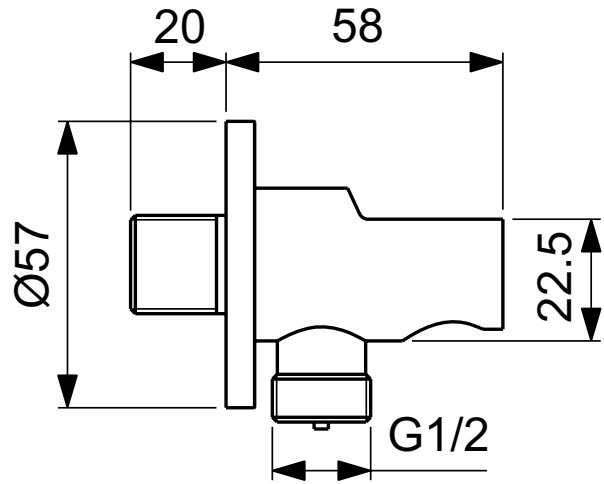

Ideal Standard

Multisuite

Article-No.: BC807XG

## Hand shower support with G1/2 connection

Hand shower support with G1/2 connection, round shape.

Colour: XG - Silk Black

### More product details:

Type:	Wall elbows
Mounting:	Wall mounted
Style:	Contemporary
Net Weight (kg):	0,3
Material:	Powder coated brass
Height (mm):	60
Width (mm):	60
Depth (mm):	78
Shape:	Round