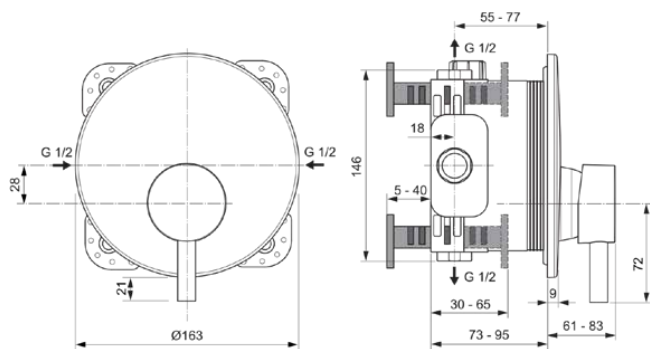

# A7388AA

CERALINE | Built-in shower mixer 163x61x184 mm in chrome finish, Kit 1 required (A1000), 23 l/min (3 bar) | Click technology, EPD, SmartShine

## General information

Product type:	Shower mixers
Sub product type:	Built-in shower mixer
Brand:	Ideal Standard
Suite name:	CERALINE
Designer:	Ideal Standard
Colour:	AA - Chrome
Surface finish effect:	glossy
Height (mm):	184
Width (mm):	163
Length / Projection (mm):	61 - 83
Fixing method:	Kit 1 required
Recommended built-in kit 1:	A1000
Net weight (kg):	0.83
EAN code:	4015413345262