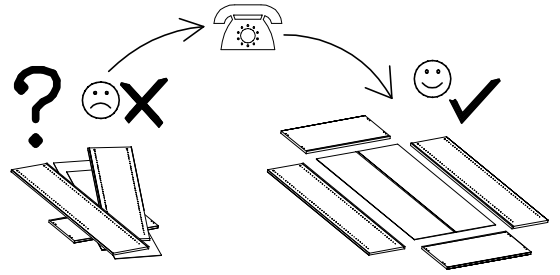

G38 6,5x15 x...(61)	S17 x...(15)	M28 x...(8)	K19 x...(12)		
G29 6x11 x...(24)	G36 3,5x13 x...(10)	G12 4x25 x...(4)	T33 x...(2)	T30 x...(2)	T32 x...(1)
T23 x...(2)	T24 x...(1)	T25 x...(1)	T26 x...(2)	T27 x...(2)	T31 x...(3)
W4 x...(80)	P4 x...(8)	K5 x...(4)	K1 ∅15x12 x...(16)	T28 x...(1)	T29 x...(1)
I12 x...(4)	F10 x...(16)	S5 x...(2)	B1 ∅8x35 x...(34)	S18 x...(4)	W2 x...(1)