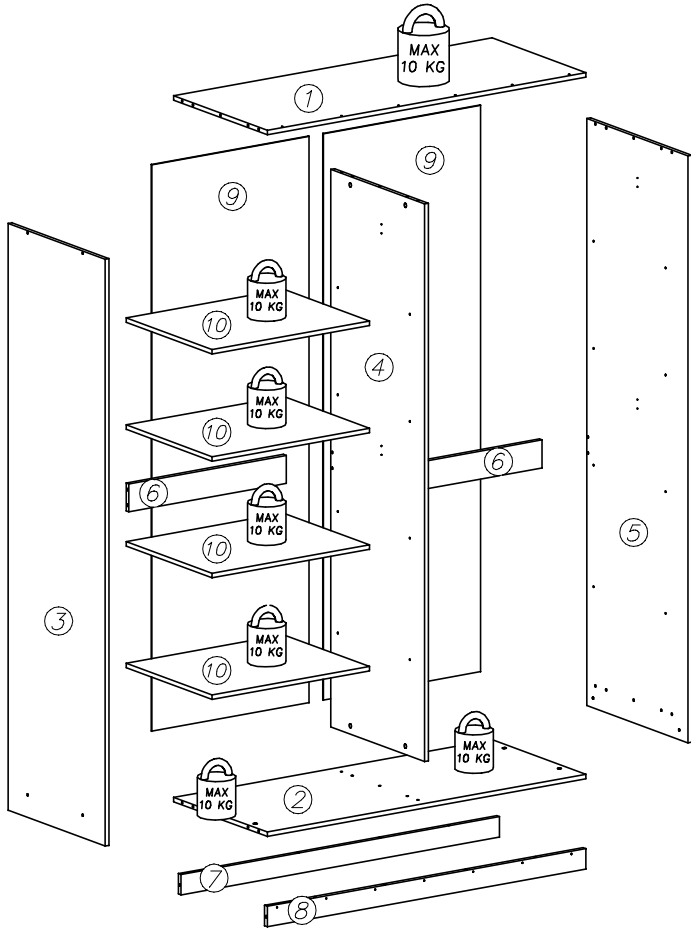

G38 6,5x15 x...(61)	S17 x...(15)	M28 x...(8)	K19 x...(12)		
G29 6x11 x...(24)	G36 3,5x13 x...(10)	G12 4x25 x...(4)	T33 x...(2)	T30 x...(2)	T32 x...(1)
T23 x...(2)	T24 x...(1)	T25 x...(1)	T26 x...(2)	T27 x...(2)	T31 x...(3)
W4 x...(80)	P4 x...(8)	K5 x...(4)	K1 ∅15x12 x...(16)	T28 x...(1)	T29 x...(1)
I12 x...(4)	F10 x...(16)	S5 x...(2)	B1 ∅8x35 x...(34)	S18 x...(4)	W2 x...(1)