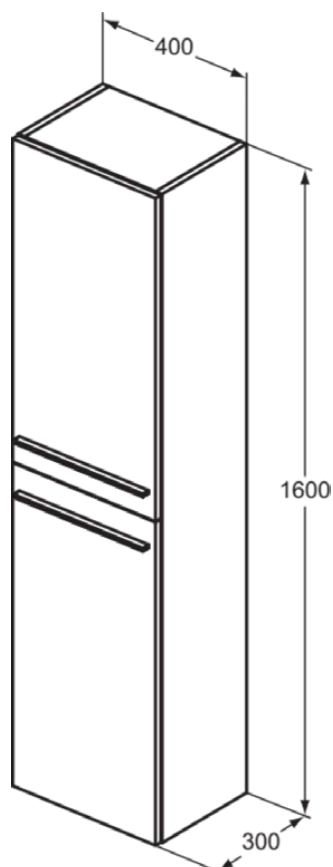

IDEAL STANDARD I.LIFE A

T5260WG

Ideal Standard i.life A | Cabinet 400x300x1600 mm in gloss white finish, 2 doors

Image & drawing

General information

Sub product type	Cabinet
Brand	Ideal Standard
Suite name	Ideal Standard i.life A
Designer	Palomba Serafini Associati
Colour code	WG
Colour description	Gloss White
Surface finish effect	glossy
Height (mm)	1600
Width (mm)	400
Length / Projection (mm)	300
Fixing method	Fixing set
EAN code	8014140493761

Downloads

- [BIM-UK](#)
- [Installation Guide](#)
- [Spare Parts List](#)

Product specifications

Amount of doors (total)	2
Amount of doors, left-opening	0
Amount of doors, right-opening	2
Reversible door	Yes
Amount of tumble doors	0
Amount of sliding doors	0
Amount of drawers (total)	0
Amount of external drawers	0
Amount of internal drawers	0
Amount of open compartments	0
Amount of shelves	5
Material of shelf(s)	4 x Glass1 x Wood
With socket outlet	No
With interior lighting	No
Type of model	High
With legs	No
Material quality of shelf(s)	Toughened safety glass
Space-saving model	No
With switch	No
With washing basket	No
With towel holder	No
With mirror	No
PVD technology	No
IdealPlus technology	No