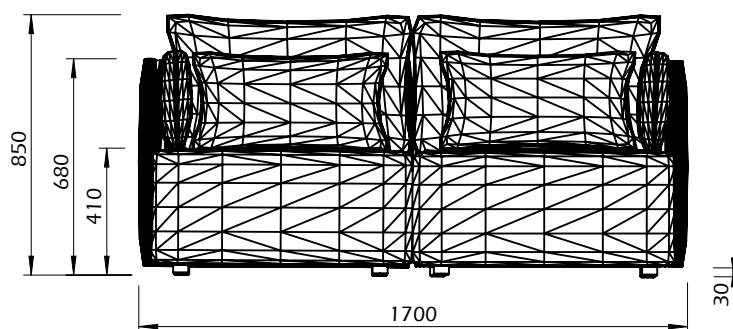

Technical Information

DUNE SOFA 2 SEATERS

TEMAHOME

10min

600kg