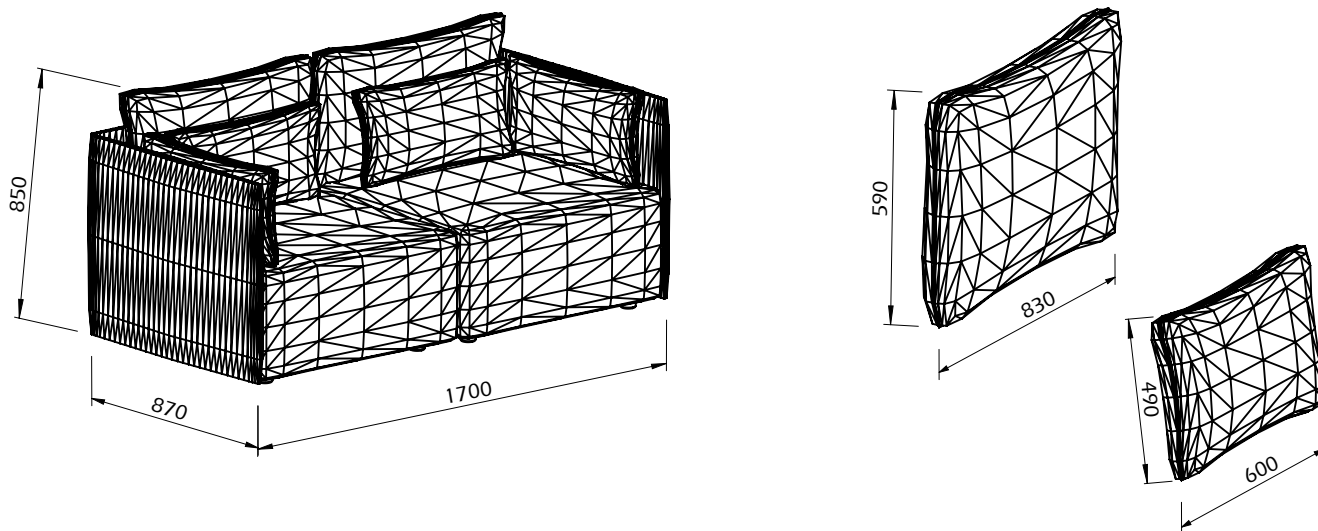

Technical Information

DUNE SOFA 2 SEATERS

TEMAHOME

10min

600kg