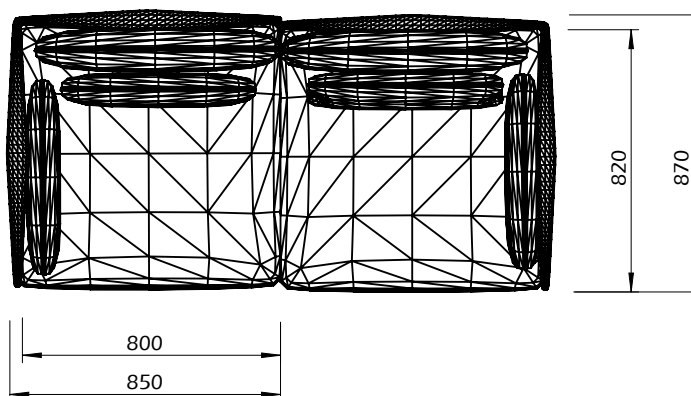

Technical Information

DUNE SOFA 2 SEATERS

TEMAHOME

10min

600kg