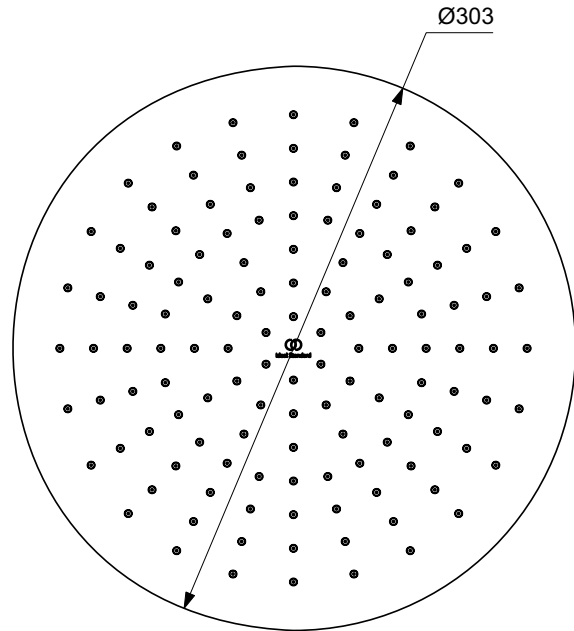

Ideal Standard

HEAD SPRAY

Idealrain

Article-No.: A5803A2

Shower head 300mm

Idealrain round 300mm fixed rainshower head, Cylindrical design, metal housing and 12 l/min flow limiter.

Colour: A2 - Brushed Gold

More product details:

| | |
|---------------------------|------------------|
| Type: | Headsprays |
| Style: | Contemporary |
| Operation Pressure (bar): | 3 |
| Flow Rate (litre): | 12 |
| Net Weight (kg): | 1,1 |
| Material: | PVD coated brass |
| Height (mm): | 58 |
| Width (mm): | 300 |
| Depth (mm): | 300 |
| Shape: | Round |