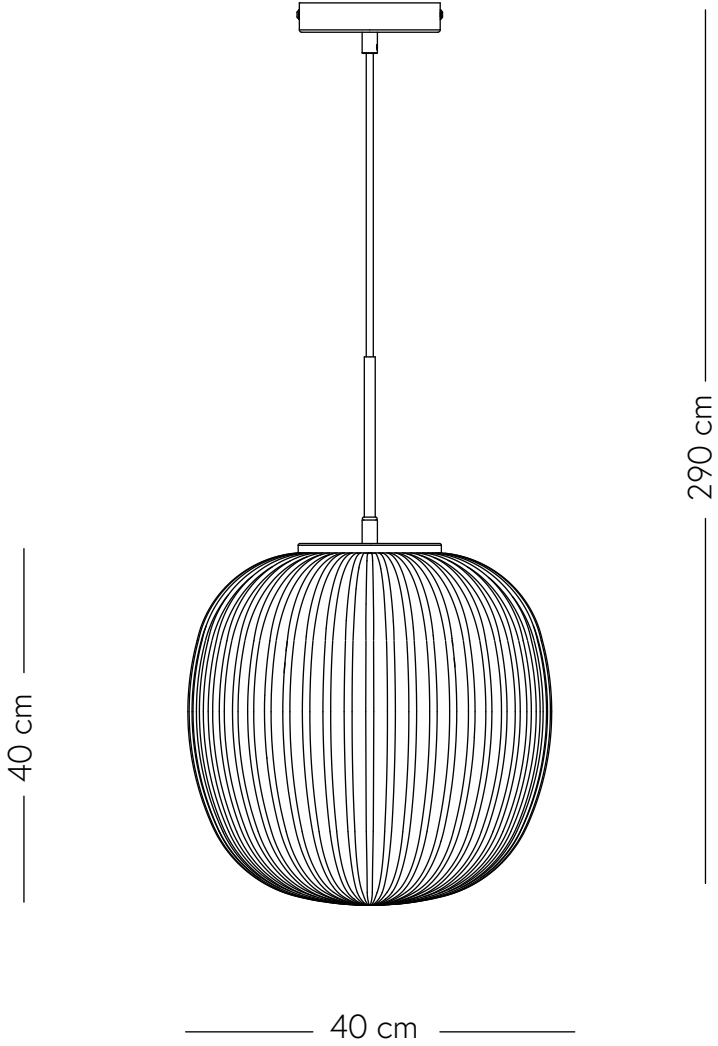

Serene Ceiling Lamp

Hübsch

DANISH HOME INTERIOR & DESIGN

x2

x2

x2

x1

x1

x1

x1

①

③

②

×2

×2

×1

×2

220-240V~50/60Hz, E27 MAX LED 15W

hubsch-interior.com

#myhubsch @hubschinterior

Hübsch
DANISH HOME INTERIOR & DESIGN