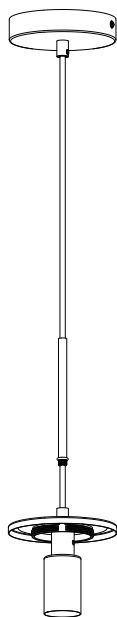

Serene Ceiling Lamp

Hübsch

DANISH HOME INTERIOR & DESIGN

x2

x2

x2

x1

x1

x1

x1

①

③

②

×2

×2

×1

×2

220-240V~50/60Hz, E27 MAX LED 15W

hubsch-interior.com

#myhubsch @hubschinterior

Hübsch
DANISH HOME INTERIOR & DESIGN