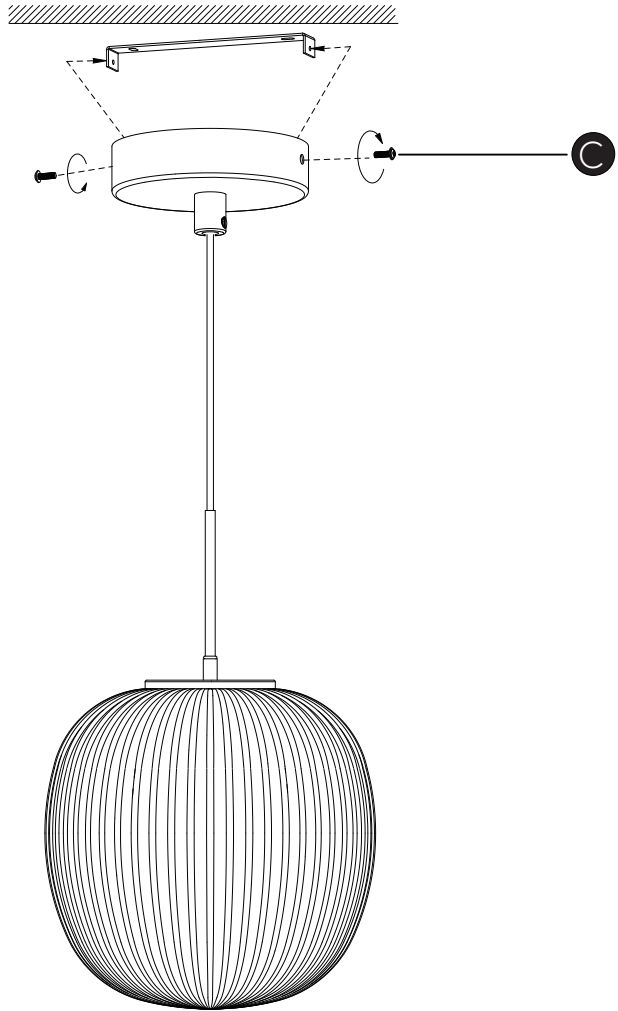

Serene Ceiling Lamp

Hübsch

DANISH HOME INTERIOR & DESIGN

x2

x2

x2

x1

x1

×2

220-240V~50/60Hz, E27 MAX LED 15W

hubsch-interior.com

#myhubsch @hubschinterior

Hübsch
DANISH HOME INTERIOR & DESIGN