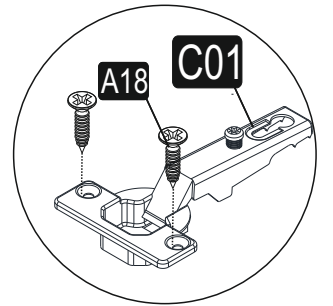

ATTENTION !!

Minifix is the main connection material used in products. Before starting assembly, please check the drawings below.

ACCESSORY LIST

WHITE

| | | | | |
|---|---|-----------------------------------|-----------------------------|-------------------------|
| A23 Minifix M8 8x34 16x | A22 Minifix G18 15x14 16x | A04 KVLV 8x30 28x | C01 DM 4x | C03 YDM 2x |
| C04 MA 6x | A16 DB 8mm 6x | A42 5x70 6x | A18 3,5x18 24x | A48 AC 50x |
| A06 18 mm P BYZ 16x | | | | |

GENERAL VIEW

| | | | | |
|---------|---|------|-----|----|
| 1052.01 | 1 | 1500 | 296 | 18 |
| 1052.02 | 1 | 1500 | 296 | 18 |
| 1052.03 | 1 | 400 | 296 | 18 |
| 1052.04 | 1 | 400 | 296 | 18 |
| 1052.05 | 1 | 400 | 296 | 18 |
| 1052.06 | 1 | 400 | 296 | 18 |
| 1052.07 | 2 | 473 | 146 | 18 |
| 1052.08 | 1 | 482 | 146 | 18 |
| 1052.09 | 3 | 496 | 446 | 18 |
| 1052.10 | 1 | 1496 | 296 | 3 |

1

2

3

4

5

6

7

8