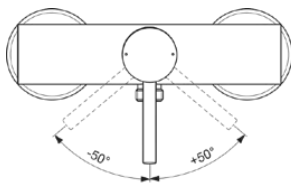

# BC200AA

CERALINE | Exposed shower mixer 207x146x120 mm in chrome finish, 20 l/min (3 bar) | Click technology, EPD, SmartShine

## General information

Product type:	Shower mixers
Sub product type:	Exposed shower mixer
Brand:	Ideal Standard
Suite name:	CERALINE
Designer:	Ideal Standard
Colour:	AA - Chrome
Surface finish effect:	glossy
Height (mm):	120
Width (mm):	207
Length / Projection (mm):	146 - 153
Fixing method:	S-coupling
Net weight (kg):	1.73
EAN code:	3800861065166