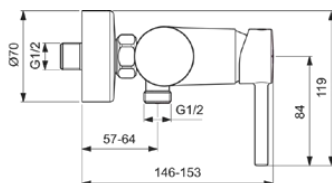

# BC200AA

CERALINE | Exposed shower mixer 207x146x120 mm in chrome finish, 20 l/min (3 bar) | Click technology, EPD, SmartShine

## General information

Product type:	Shower mixers
Sub product type:	Exposed shower mixer
Brand:	Ideal Standard
Suite name:	CERALINE
Designer:	Ideal Standard
Colour:	AA - Chrome
Surface finish effect:	glossy
Height (mm):	120
Width (mm):	207
Length / Projection (mm):	146 - 153
Fixing method:	S-coupling
Net weight (kg):	1.73
EAN code:	3800861065166