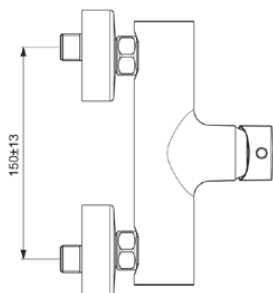

# BC200AA

CERALINE | Exposed shower mixer 207x146x120 mm in chrome finish, 20 l/min (3 bar) | Click technology, EPD, SmartShine

## General information

Product type:	Shower mixers
Sub product type:	Exposed shower mixer
Brand:	Ideal Standard
Suite name:	CERALINE
Designer:	Ideal Standard
Colour:	AA - Chrome
Surface finish effect:	glossy
Height (mm):	120
Width (mm):	207
Length / Projection (mm):	146 - 153
Fixing method:	S-coupling
Net weight (kg):	1.73
EAN code:	3800861065166