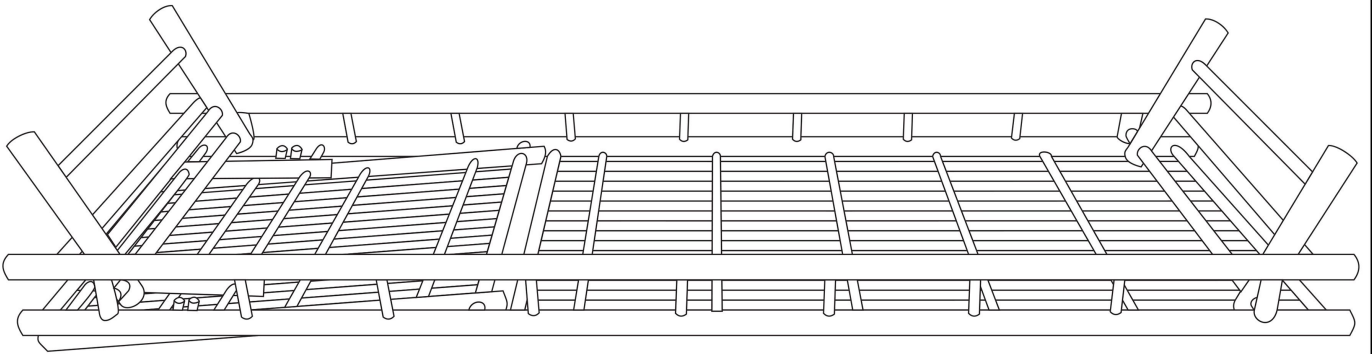

**INSTRUCTION**  
Daybed, Nature, Bamboo  
82040934

# INSTRUCTION

Step 1

Step 2

Finished

**160 kgs / 353lbs**