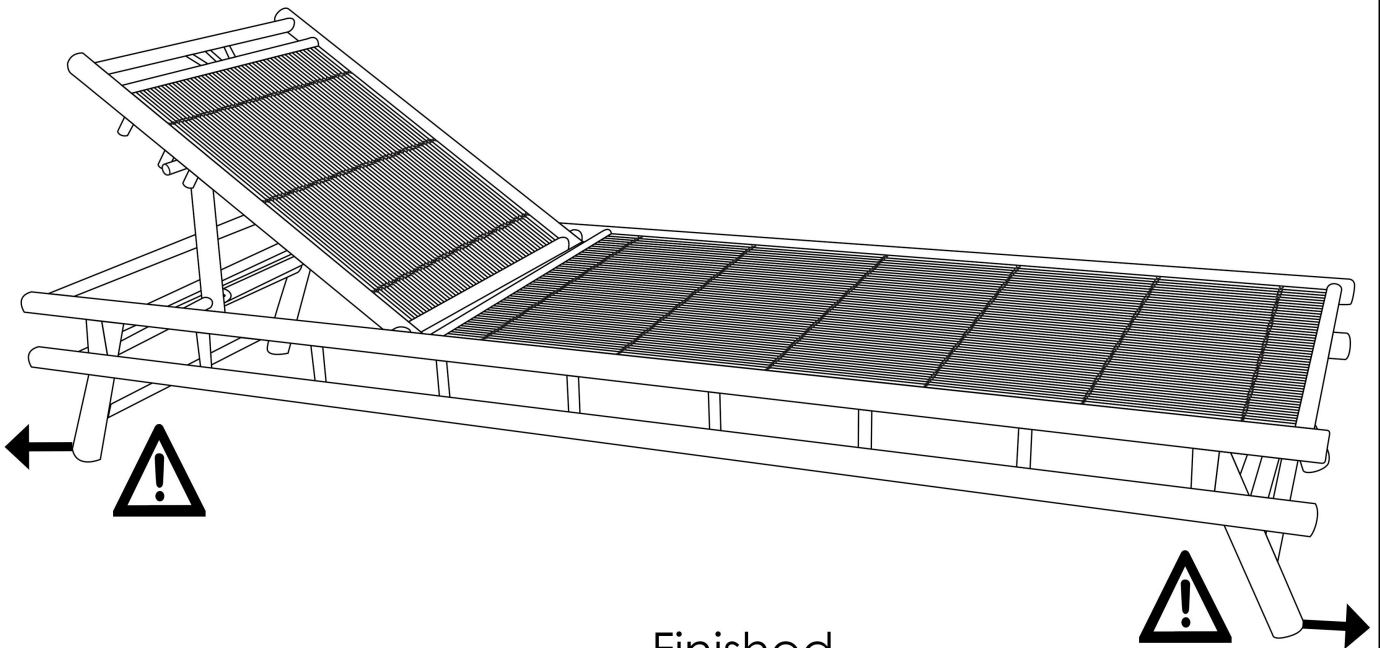

**INSTRUCTION**  
Daybed, Nature, Bamboo  
82040934

# INSTRUCTION

Step 1

Step 2

Finished

**160 kgs / 353lbs**