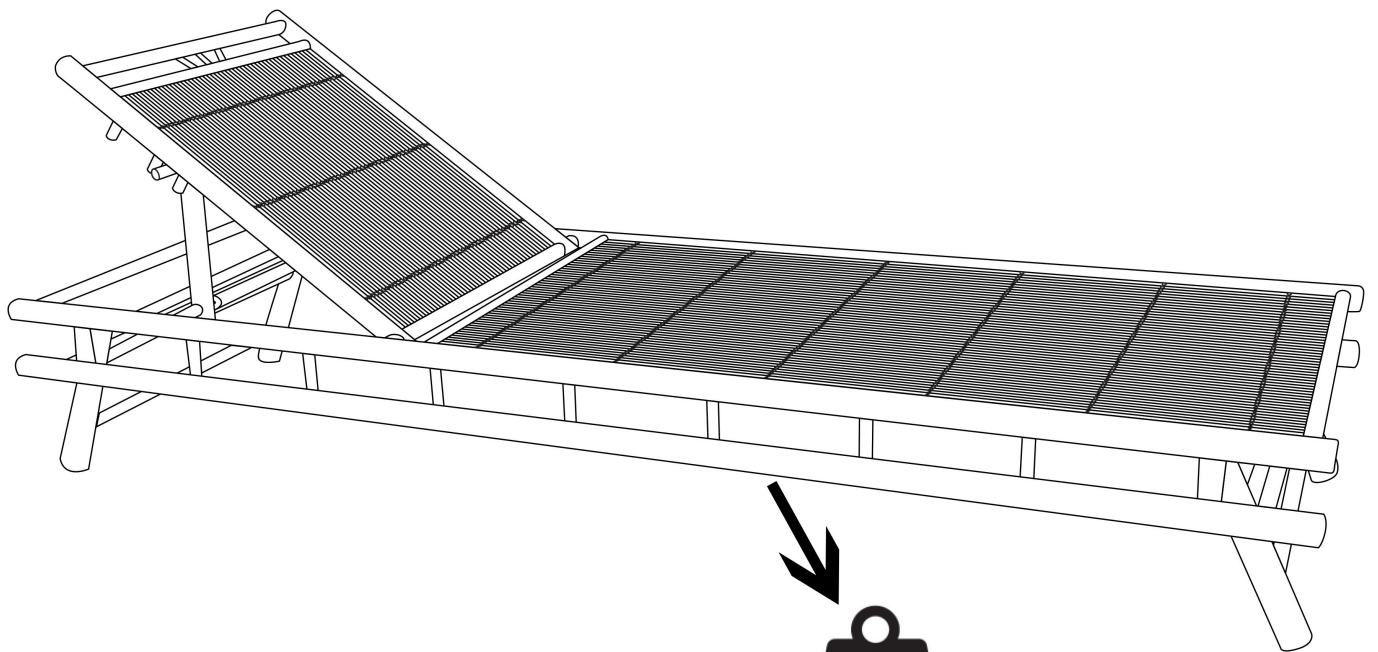

**INSTRUCTION**  
Daybed, Nature, Bamboo  
82040934

# INSTRUCTION

Step 1

Step 2

Finished

**160 kgs / 353lbs**