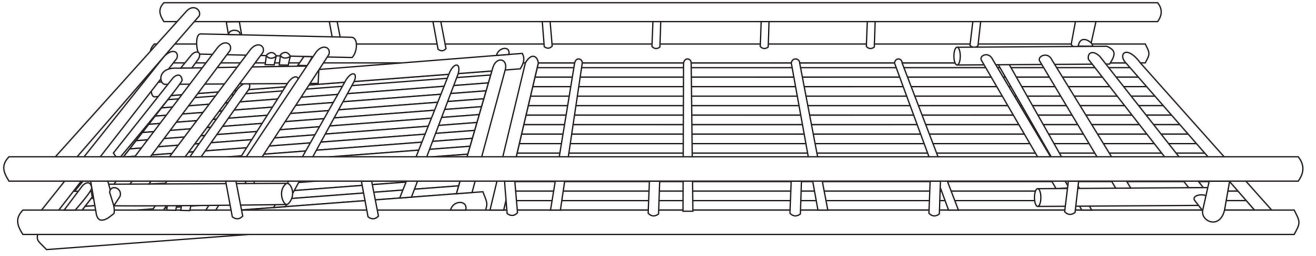

**INSTRUCTION**  
Daybed, Nature, Bamboo  
82040934

# INSTRUCTION

Step 1

Step 2

Finished

**160 kgs / 353lbs**