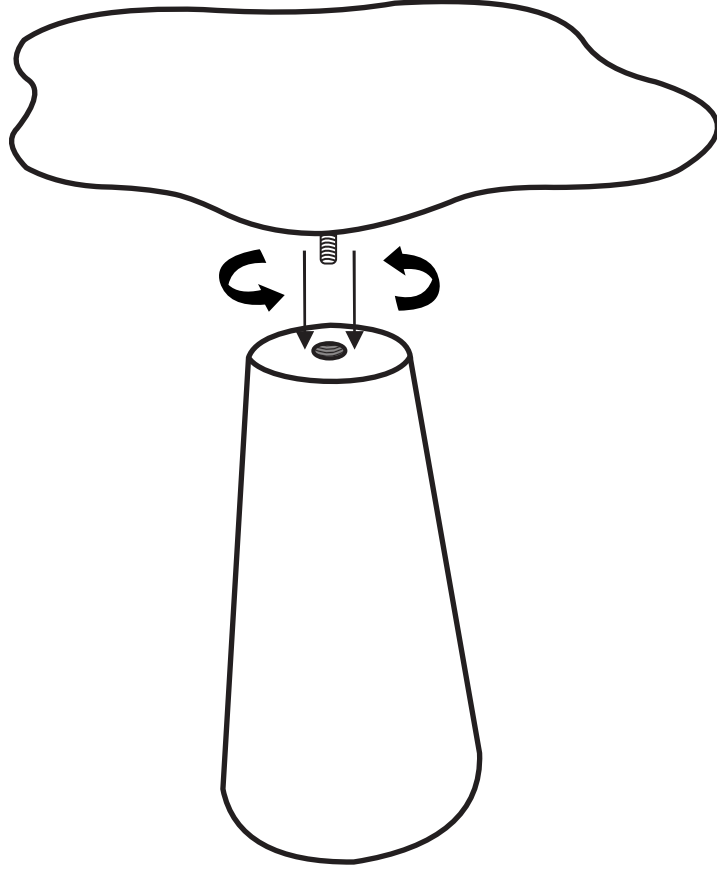

PRODUCT INFORMATION

Soller Side Table, Nature, Aluminum

82064626

COMPONENT LIST

Step : 1

Item	Image	Qty
A		1
B		1

INSTRUCTION

Step : 2