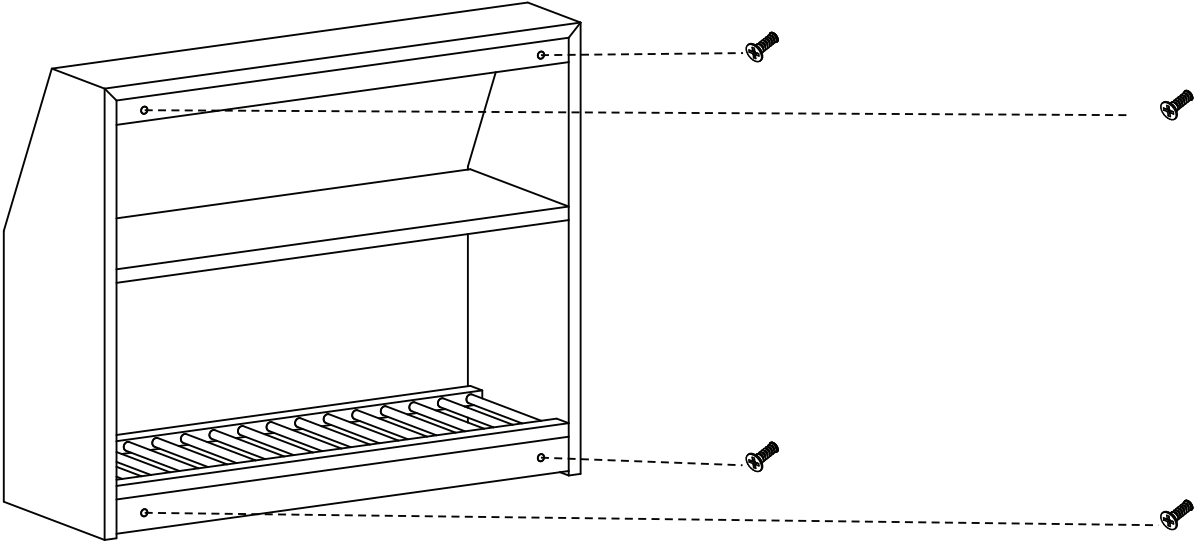

# ASSEMBLY INSTRUCTION

Carol Shelf, Nature, Oak

82046995

# COMPONENT LIST

**4 PCS**

**Hanging template**

**1 PCS**

INSTRUCTION  
Step 1

INSTRUCTION  
Step 2

INSTRUCTION  
Step 3

INSTRUCTION  
Step 4