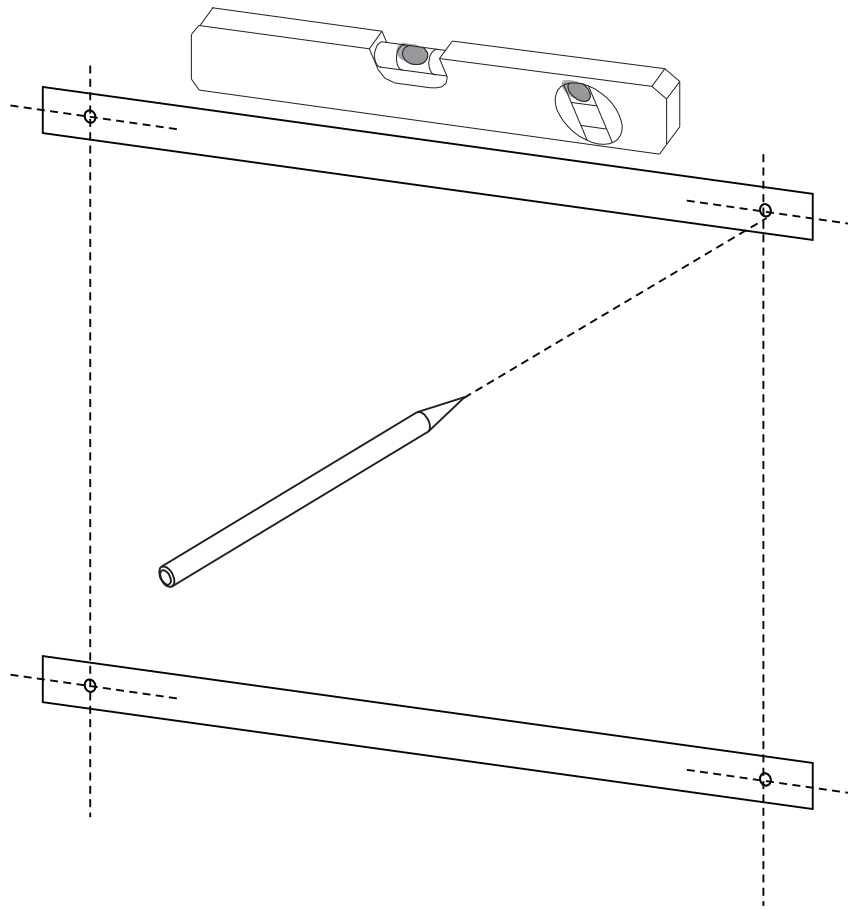

# ASSEMBLY INSTRUCTION

Carol Shelf, Nature, Oak

82046995

# COMPONENT LIST

**4 PCS**

**Hanging template**

**1 PCS**

INSTRUCTION  
Step 1

INSTRUCTION  
Step 2

INSTRUCTION  
Step 3

INSTRUCTION  
Step 4