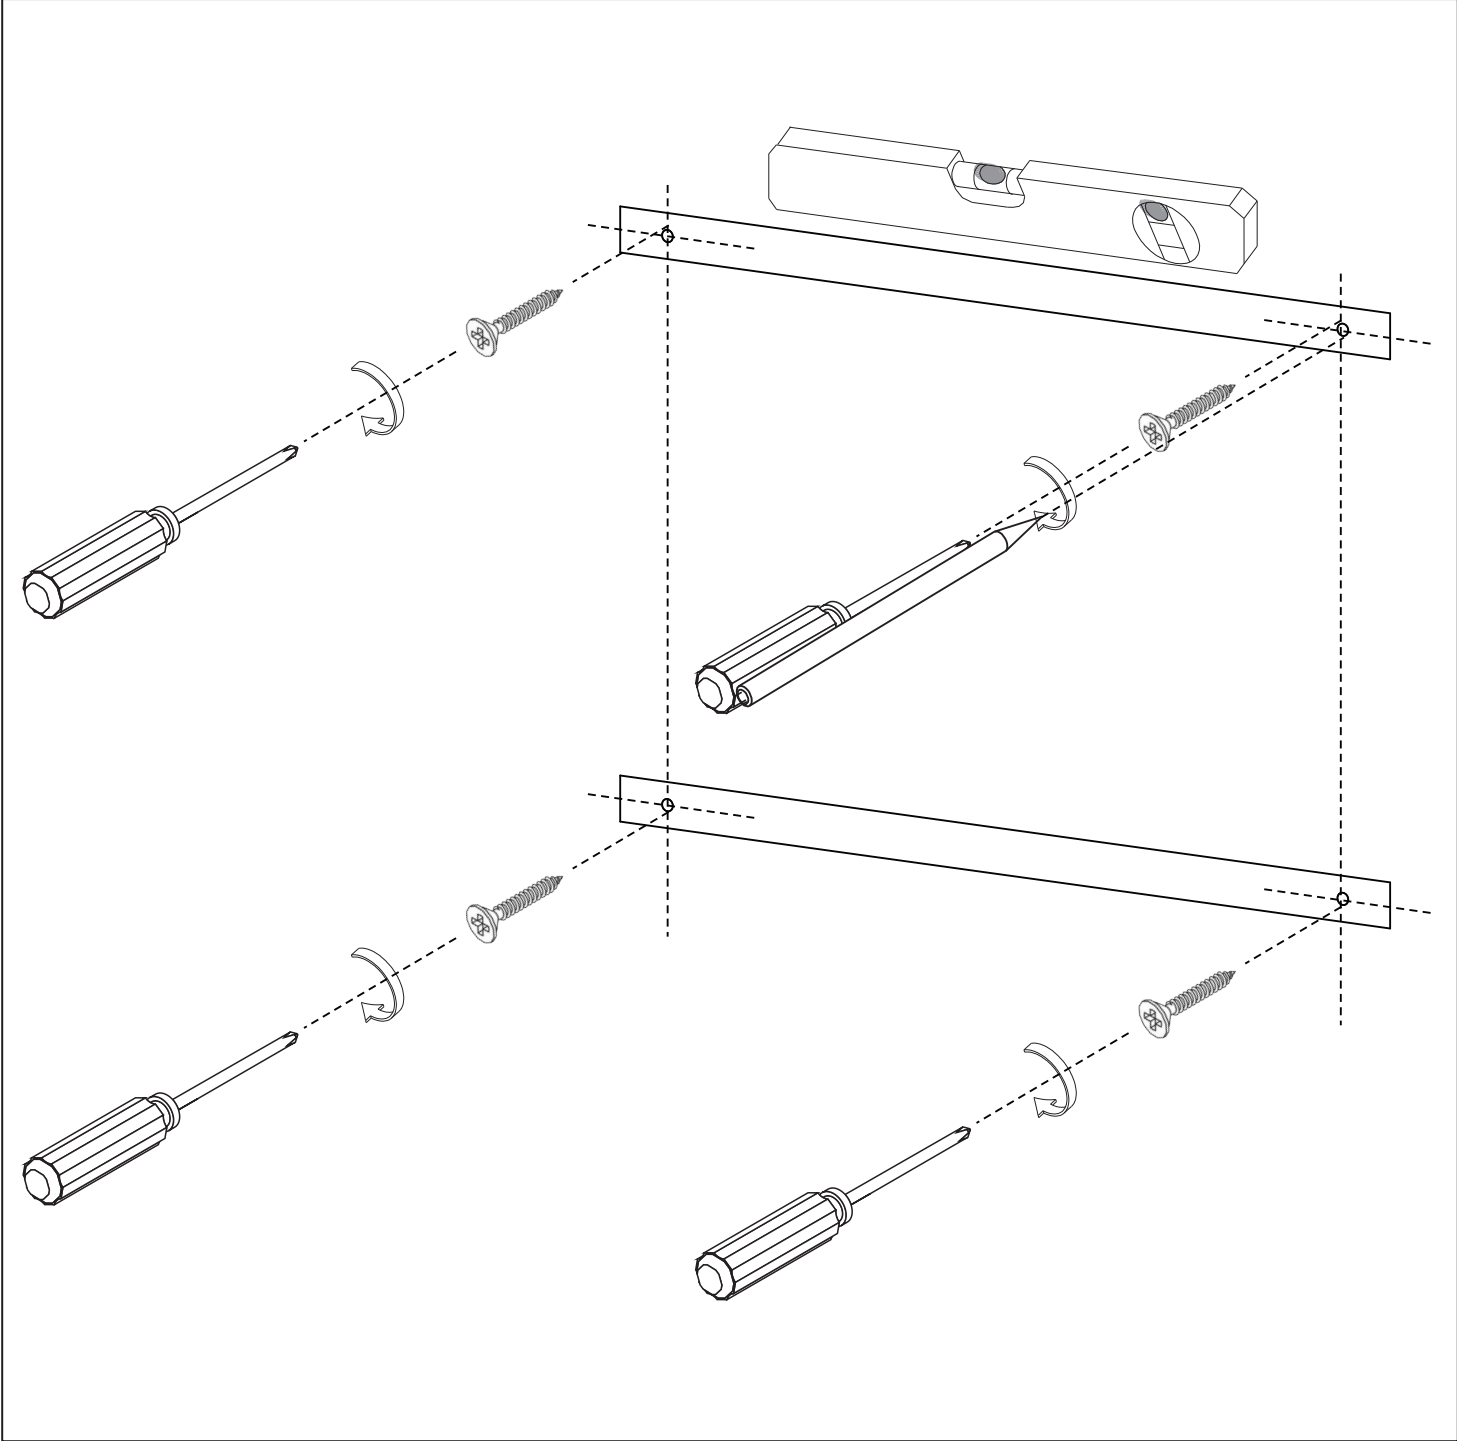

# ASSEMBLY INSTRUCTION

Carol Shelf, Nature, Oak

82046995

# COMPONENT LIST

**4 PCS**

**Hanging template**

**1 PCS**

INSTRUCTION  
Step 1

INSTRUCTION  
Step 2

INSTRUCTION  
Step 3

INSTRUCTION  
Step 4