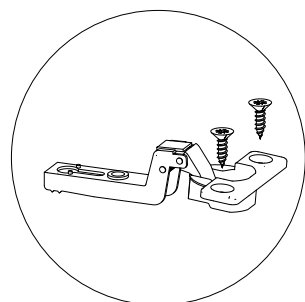

ARGES TV STAND

ASSEMBLY INSTRUCTIONS

ARGES TV STAND

ASSEMBLY INSTRUCTIONS

3,5*18
SCREW

ARGES TV STAND

ASSEMBLY INSTRUCTIONS

ARGES TV STAND