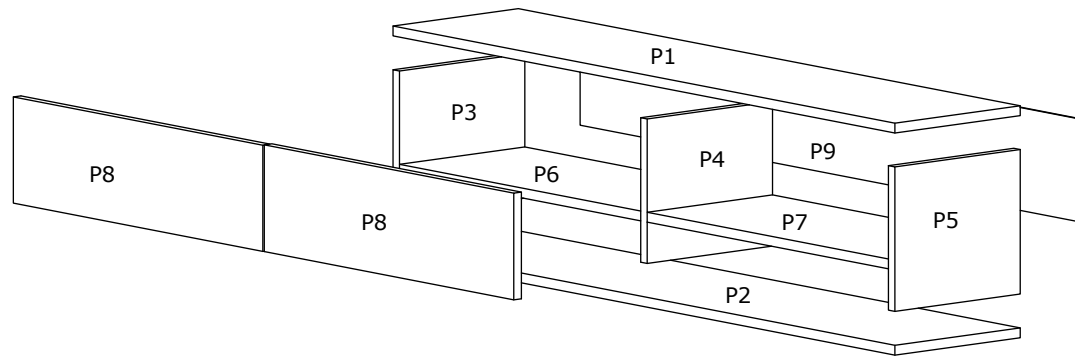

ARGES TV STAND

ASSEMBLY INSTRUCTIONS

ARGES TV STAND

ASSEMBLY INSTRUCTIONS

Dear Customer.

Before reaching this product for purchase, it has been subjected to all tests and controls by us. This line will be moved to be moved. Training like this back them all don't send it we just don't want the responsible part from us. The missing piece is corrected immediately. Check all parts and accessories listed in the box before assembly. Your design and accessory is solid Particle then you can start later. Before assembly, wipe a part of it with a damp cloth. It is required for 2 (two) to ensure the installation of this product is solid and secure. It can be installed in approximately 20 to 30 minutes. If you buy more products, do not start the installation of the other product before the installation of the design is completed in order to avoid any complexity. Never rub the products by rubbing. Carry 2 (two) people by lifting or removing the products. If you are going to transport long distances, usually pack it carefully. For product cleaning, wiping with a damp or soapy cloth or wiping with cleaners will be sufficient. Do not be directly exposed to this restriction for the reasons of heavy, cold and humidity of the furniture. Stay away from using your furniture for your purpose.