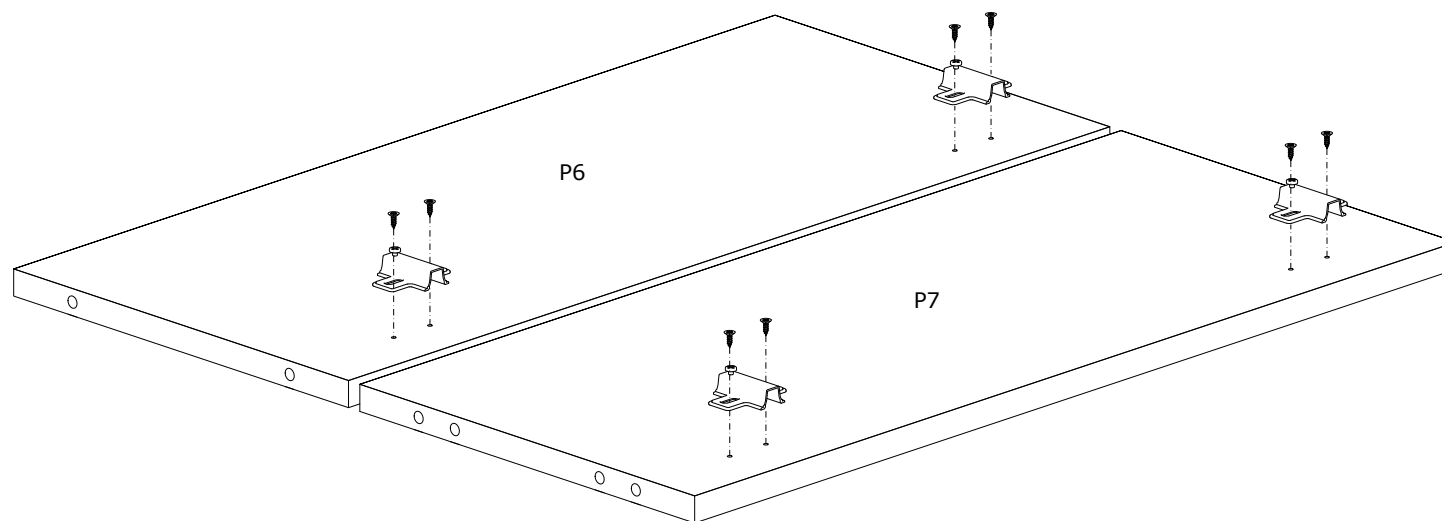

ARGES TV STAND

ASSEMBLY INSTRUCTIONS

ARGES TV STAND

ASSEMBLY INSTRUCTIONS

Dear Customer.

Before reaching this product for purchase, it has been subjected to all tests and controls by us. This line will be moved to be moved. Training like this back them all don't send it we just don't want the responsible part from us. The missing piece is corrected immediately. Check all parts and accessories listed in the box before assembly. Your design and accessory is solid Particle then you can start later. Before assembly, wipe a part of it with a damp cloth. It is required for 2 (two) to ensure the installation of this product is solid and secure. It can be installed in approximately 20 to 30 minutes. If you buy more products, do not start the installation of the other product before the installation of the design is completed in order to avoid any complexity. Never rub the products by rubbing. Carry 2 (two) people by lifting or removing the products. If you are going to transport long distances, usually pack it carefully. For product cleaning, wiping with a damp or soapy cloth or wiping with cleaners will be sufficient. Do not be directly exposed to this restriction for the reasons of heavy, cold and humidity of the furniture. Stay away from using your furniture for your purpose.

MINIFIX  14 PCS	DUFIX  10 PCS	DOUBLE SIDED MINIFIX  2 PCS	DOWEL  10 PCS	HINGE  4 PCS	MINIFIX TAP  14 PCS	CORNER BROKED  2 PCS	
4*50 Vida  6 PCS	3,5*18 SCREW  20 PCS	4*70 SCREW  2 PCS	ANCHOR  2 PCS	HINGE  4 PCS	NAIL  22 PCS		

ARGES TV STAND

ASSEMBLY INSTRUCTIONS

ARGES TV STAND

ASSEMBLY INSTRUCTIONS

3,5*18
SCREW

ARGES TV STAND

ASSEMBLY INSTRUCTIONS

ARGES TV STAND