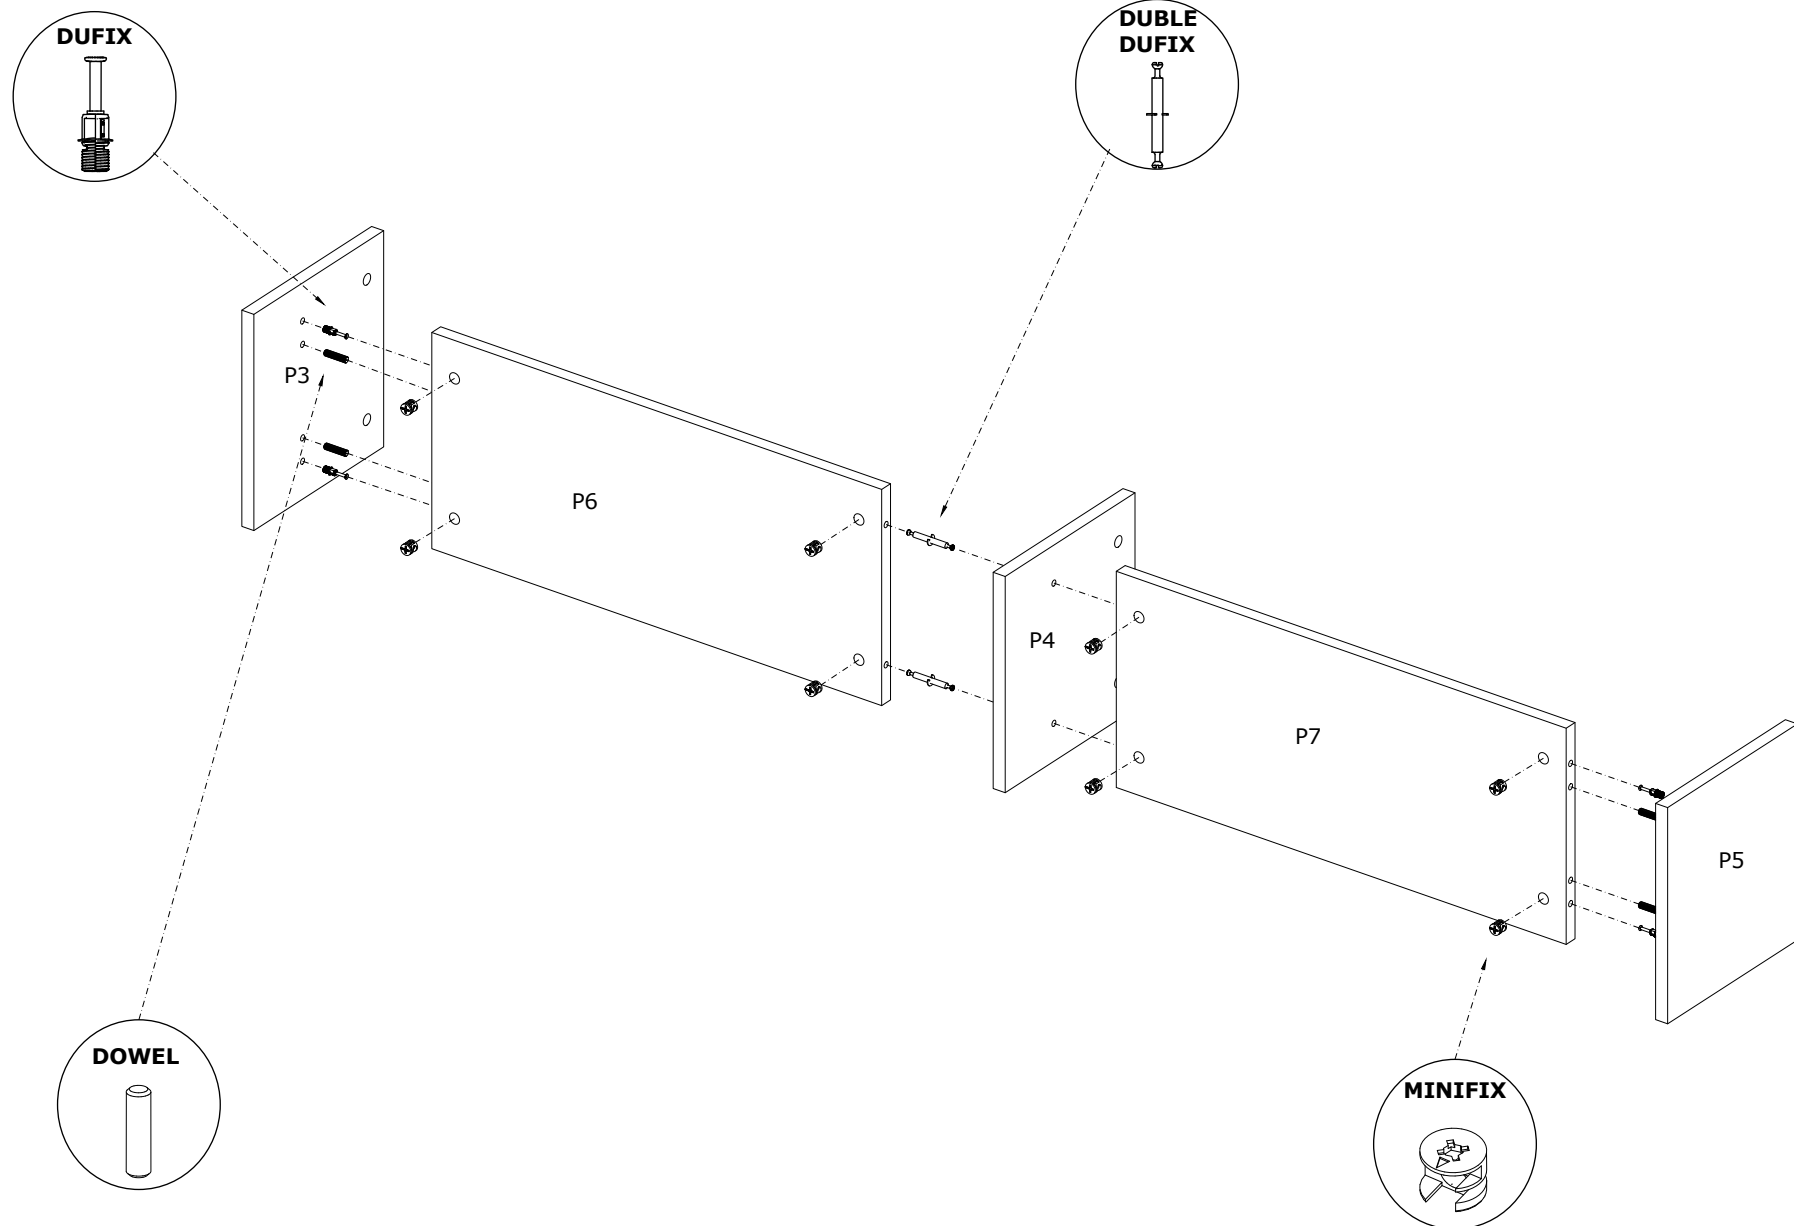

ARGES TV STAND

ASSEMBLY INSTRUCTIONS