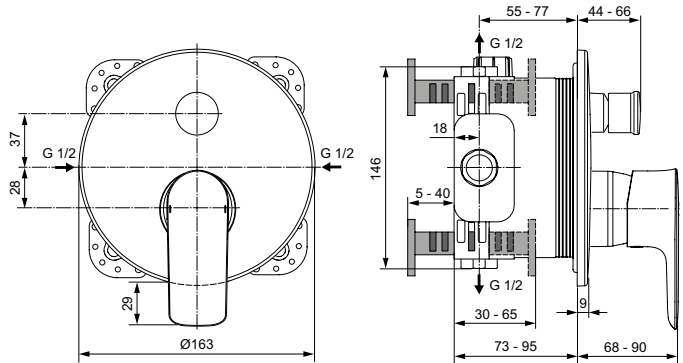

Ideal Standard

BATH-SHOWER MIXERS

Connect Air

Article-No.: A7035AA

Built-in bath&shower mixer

Connect Air built-in bath & shower mixer, kit 2, with 47 mm Click cartridge, automatic diverter, with metal handle with red and blue colour indication - printed on handle and chrome plated plastic escutcheon. To be used only in combination with A1000NU Kit1.

Colour: AA - Chrome

Technology: Click Technology

More product details:

Type:	With Automatic diverter
Mounting:	Built-in
Operation Type:	Single lever
Style:	Contemporary
Accreditations:	DIN EN 817, DIN 4109 Gruppe 1
Operation Pressure (bar):	3
Flow Rate (litre):	23
Net Weight (kg):	1,028
Material:	Chrome plated brass
Designer:	Studio Levien
Height (mm):	163
Width (mm):	163
Depth (mm):	90
Packaging Elements:	Kit 1 + Kit 2
Certificate Number:	EN 817