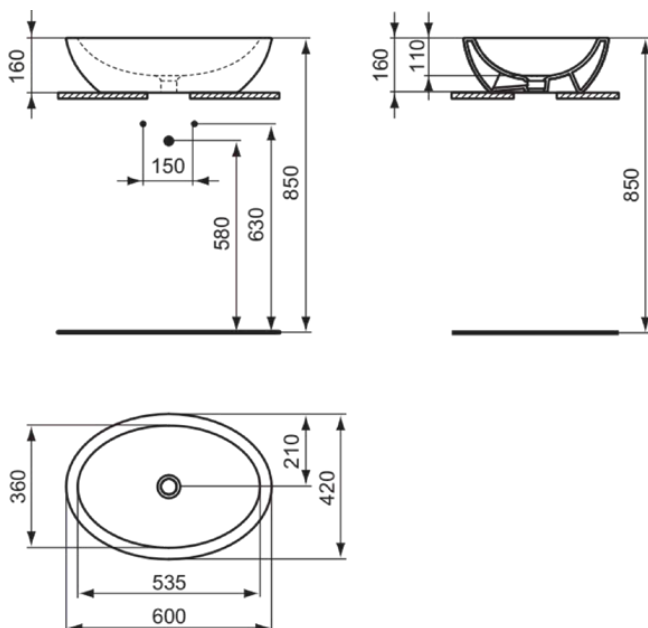

STRADA O

K0784V3

STRADA O | Vessel 600x420x160 mm in silk black finish, no tap hole, without overflow | Space saving basin

Image & drawing

General information

Product type:	Washbasins
Sub product type:	Vessel
Brand:	Ideal Standard
Suite name:	STRADA O
Designer:	Ideal Standard
Colour:	V3 - Silk Black
Surface finish effect:	satın
Height (mm):	160
Width (mm):	600
Length / Projection (mm):	420
Net weight (kg):	13.00
EAN code:	3391500586758

Features

Space saving basin

Product standard & certifications

Additional standards:	EN 14688
DoP classification:	CL00

Product specifications

Colour code:	V3
Colour description:	silk black
Grinded back side:	No
Grinded bottom side:	Yes
Disabled model:	No
Includes a chain eye:	No
Material:	Ceramic
Material quality:	Finefireclay
Amount of tap holes for each washbasin:	0
Amount of washbasins:	1
Overflow visible:	No
PVD technology:	No
Support plateau:	None
Surface finish effect:	satın
With back wall:	No

STRADA O

K0784V3

STRADA O | Vessel 600x420x160 mm in silk black finish, no tap hole, without overflow |
Space saving basin

Product specifications

With drain plug:	No
With overflow:	No
With siphon:	No
Fixing material included:	Yes
Mounting method:	On-furniture
Recommended cutout template:	KK3490000