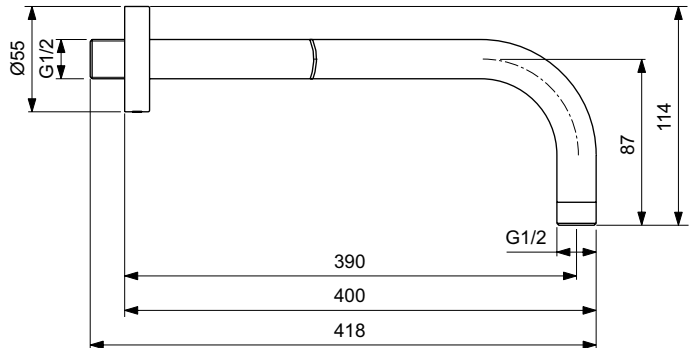

Ideal Standard

Shower

Idealrain

Article-No.: B9445AA

## Wall connection 400 mm

Wall connections for shower head with metal escutcheon.

Colour: AA - Chrome

### More product details:

Type:	Shower arms
Mounting:	Wall connection
Style:	Contemporary
Accreditations:	WRAS
Net Weight (kg):	0,72
Material:	Chrome plated
Height (mm):	109
Width (mm):	55
Depth (mm):	420