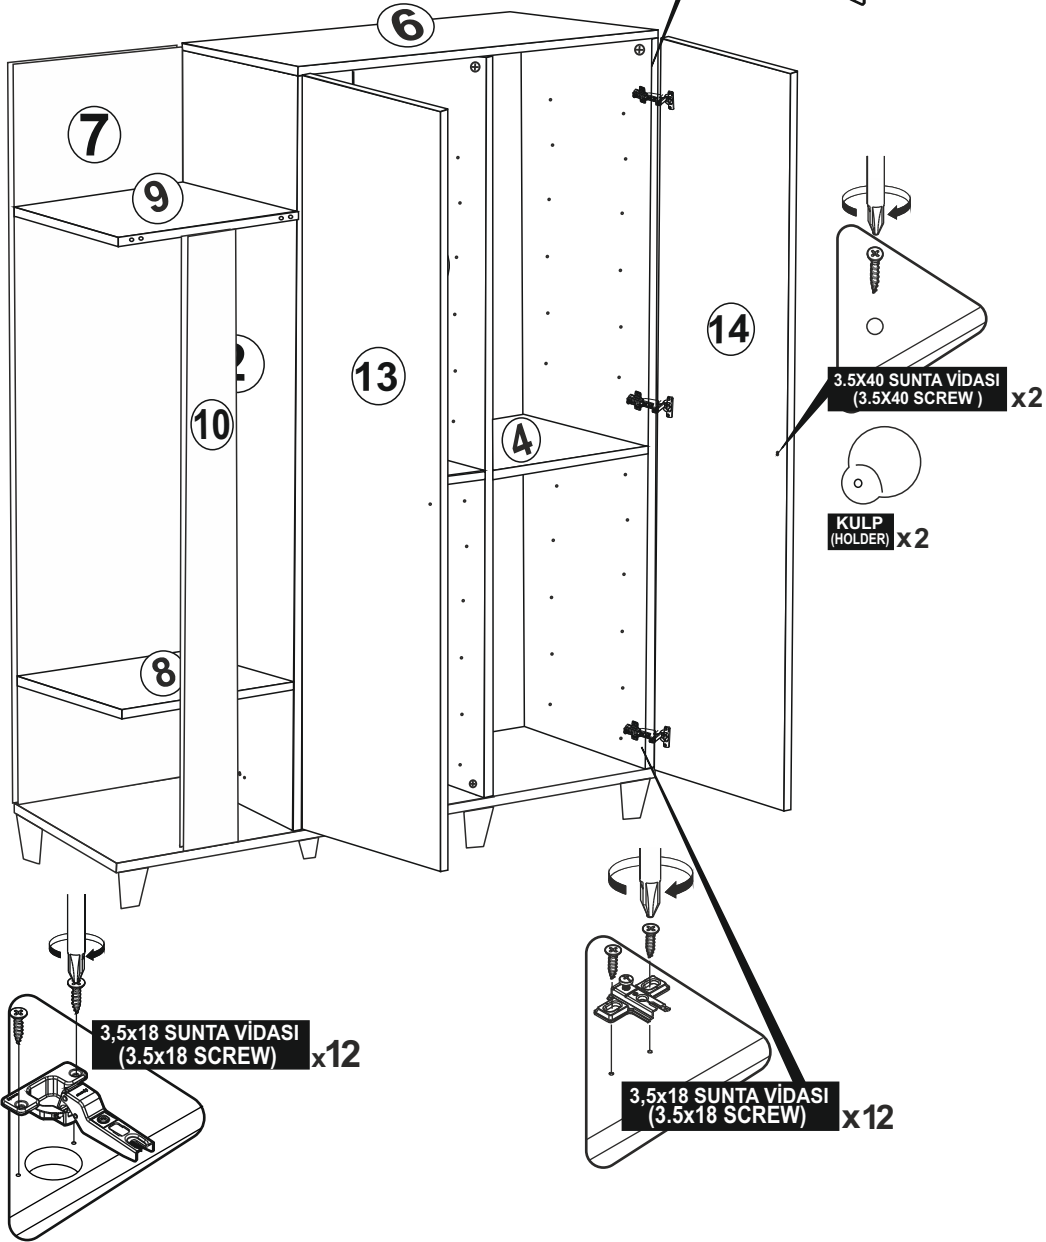

## AKSESUAR LİSTESİ / ACCESSORY LIST

 MINIFIX MİL x 29 (MINIFIX SHAFT)	 MINIFIX UZUN MİL x 2 (MINIFIX LONG SHAFT)	 MINIFIX GÖVDE x 31 (MINIFIX BODY)	 KAVELA : x 36 (DOWEL)	 AŞAĞI KULP x 2 (HOLDER)	 AŞKİ BORUSU x 1 (HAMGER PIPE)	 SÜPER DEVE MENTEŞE x 6 (CAMEL HINGE)	 ARKALIK KOŞE x 10 (CORNER WEDGE)	 VAZO AYAK x 8 (FURNITURE LEG)	 LAMA DEMİR x 4 (IRON)	 KABİN VIDASI x 2 (CABINET SCREW)	 RAF PİMİ x 32 (PLASTIC PIN)	 3,5x18 SUNTA VIDASI x 70 (3,5x18 SCREW)	 3,5 X 40 SUNTA VIDASI x 2 (3,5x40 SCREW)	 AŞKİ FLANŞI x 2 (HANGER IRON)
--	---	---	---	---	---	---	--	---	---	--	---	---	--	---

\* AKSESUARLARI GÖSTERİLDİĞİ GİBİ DÜZ BİR ZEMİN ÜZERİNDE TAKINIZ...  
\* ÜRÜNÜ KURARKEN MONTAJ SIRASINI TAKİP EDİNİZ

\* FİX THE ACCESSORIES AS SHOWN FOLLOW THE  
INSTALLATION SEQUENCE WHILE INSTALLING THE PRODUCT.

1

16

3

Not : Seyyar Rafları  
Çapraz Yerleştirin.  
( Place Horizontal On The  
Movable Shelves. )

15

4

SÜPER DEVE MENTEŞE  
(CAMEL HINGE) x6

13