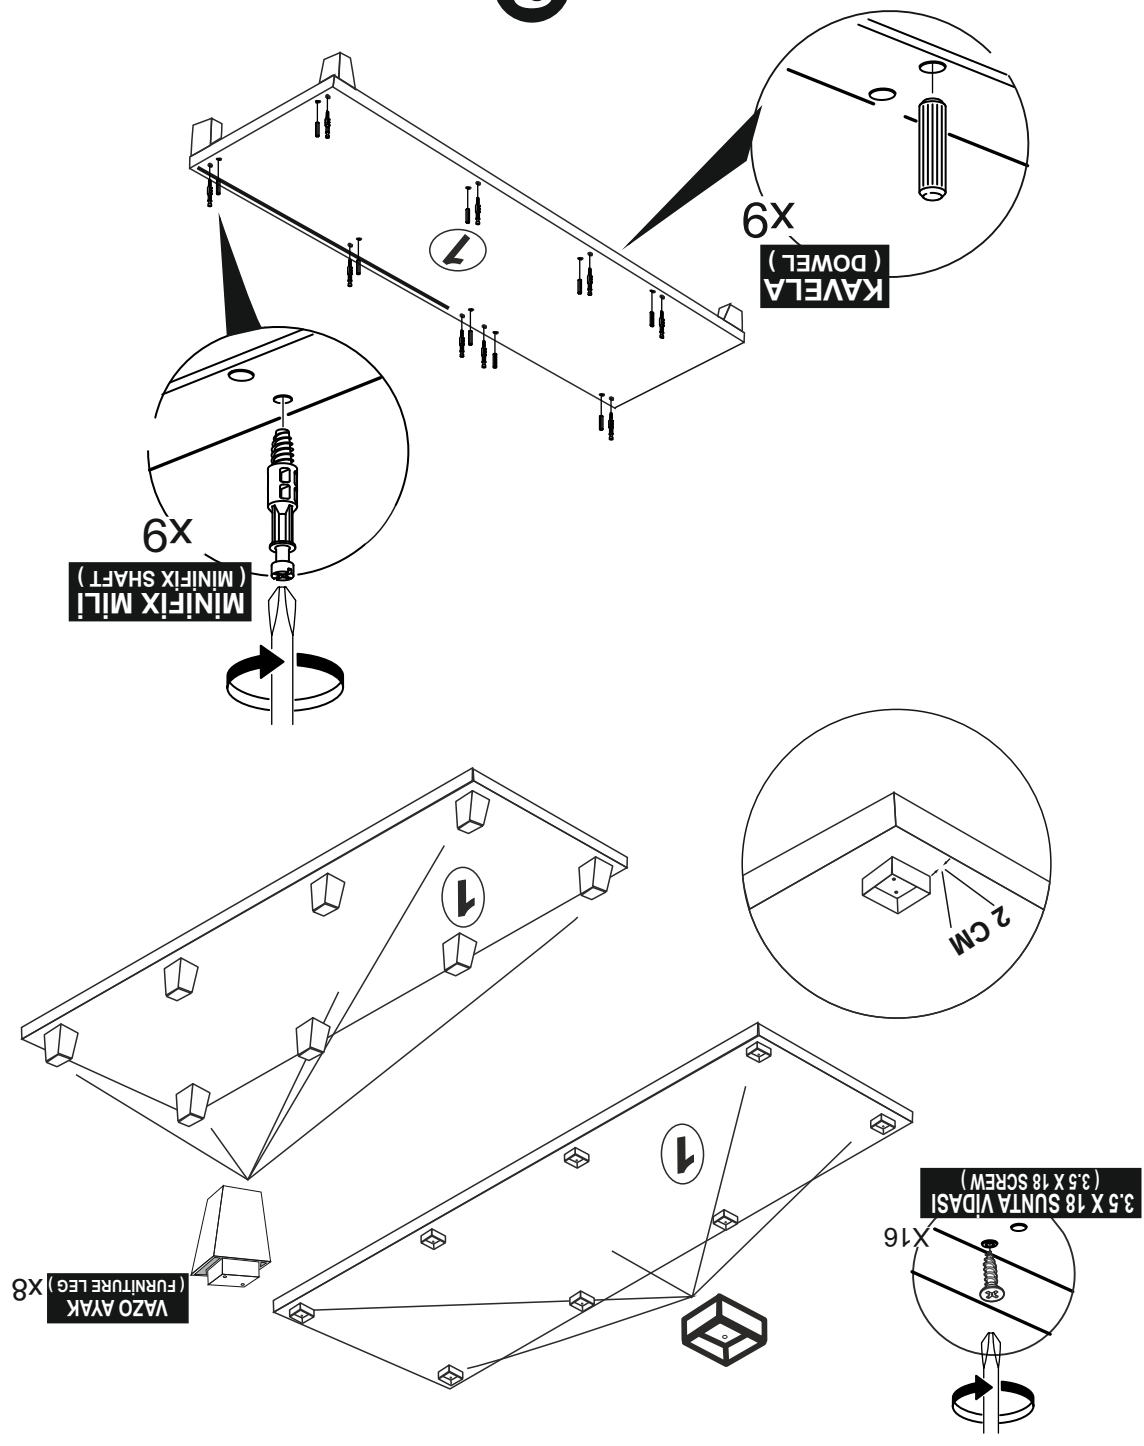

## AKSESUAR LİSTESİ / ACCESSORY LIST

 MINIFIX MİL x 29 (MINIFIX SHAFT)	 MINIFIX UZUN MİL x 2 (MINIFIX LONG SHAFT)	 MINIFIX GÖVDE x 31 (MINIFIX BODY)	 KAVELA : x 36 (DOWEL)	 AŞAĞI KULP x 2 (HOLDER)	 AŞKİ BORUSU x 1 (HAMGER PIPE)	 SÜPER DEVE MENTEŞE x 6 (CAMEL HINGE)	 ARKALIK KOŞE x 10 (CORNER WEDGE)	 VAZO AYAK x 8 (FURNITURE LEG)	 LAMA DEMİR x 4 (IRON)	 KABİN VIDASI x 2 (CABINET SCREW)	 RAF PİMİ x 32 (PLASTIC PIN)	 3,5x18 SUNTA VIDASI x 70 (3,5x18 SCREW)	 3,5 X 40 SUNTA VIDASI x 2 (3,5x40 SCREW)	 AŞKİ FLANŞI x 2 (HANGER IRON)
--	---	---	---	---	---	---	--	---	---	--	---	---	--	---

\* AKSESUARLARI GÖSTERİLDİĞİ GİBİ DÜZ BİR ZEMİN ÜZERİNDE TAKINIZ...  
\* ÜRÜNÜ KURARKEN MONTAJ SIRASINI TAKİP EDİNİZ

\* FİX THE ACCESSORIES AS SHOWN FOLLOW THE  
INSTALLATION SEQUENCE WHILE INSTALLING THE PRODUCT.

1

16

3

Not : Seyyar Rafları  
Çapraz Yerleştirin.  
( Place Horizontal On The  
Movable Shelves. )

15

4

SÜPER DEVE MENTEŞE  
(CAMEL HINGE) x6

13