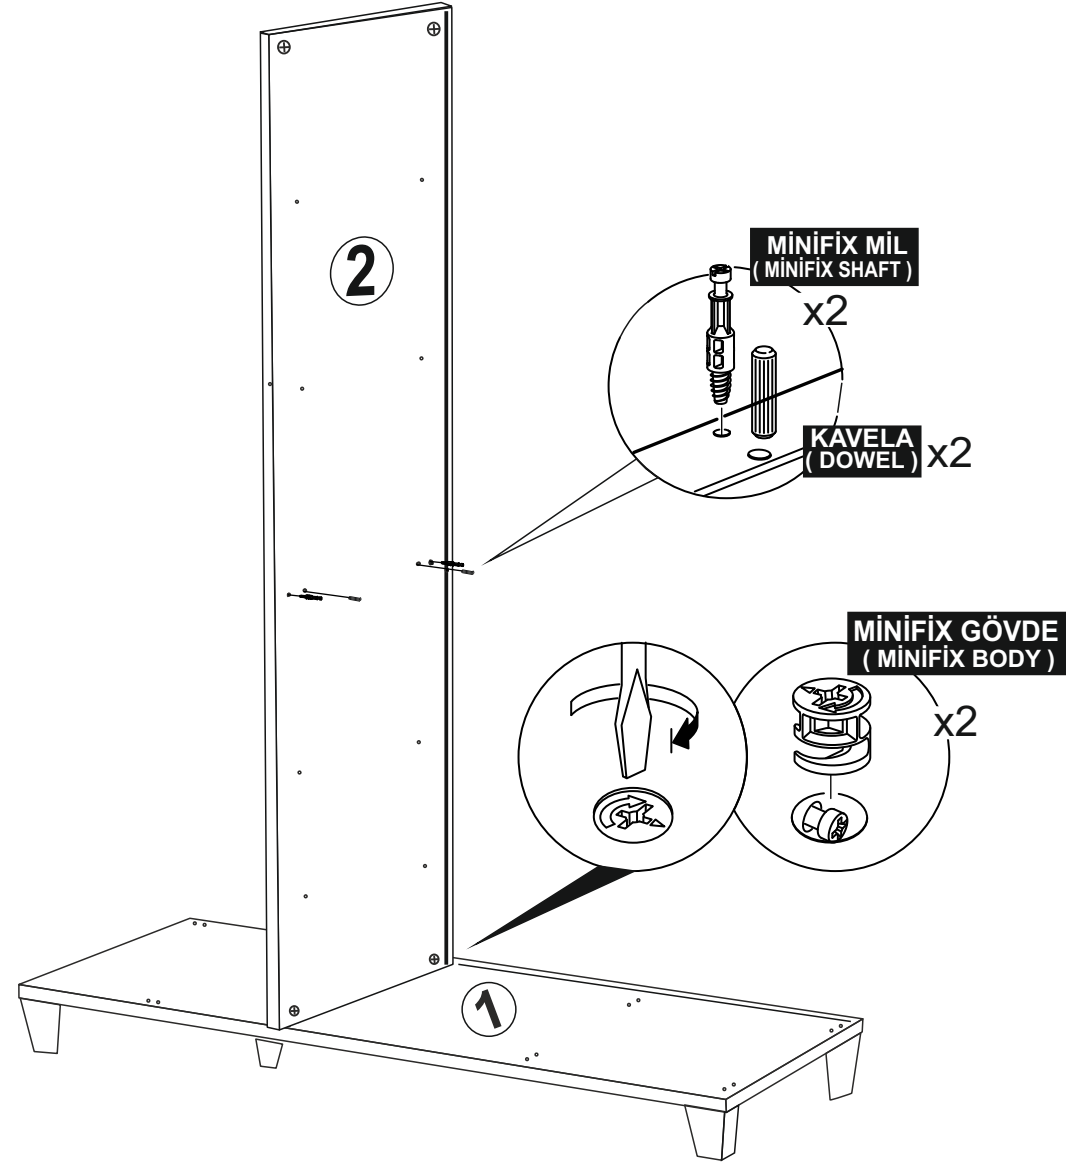

## AKSESUAR LİSTESİ / ACCESSORY LIST

 MINIFIX MİL x 29 (MINIFIX SHAFT)	 MINIFIX UZUN MİL x 2 (MINIFIX LONG SHAFT)	 MINIFIX GÖVDE x 31 (MINIFIX BODY)	 KAVELA : x 36 (DOWEL)	 AŞAĞI KULP x 2 (HOLDER)	 AŞKİ BORUSU x 1 (HAMGER PIPE)	 SÜPER DEVE MENTEŞE x 6 (CAMEL HINGE)	 ARKALIK KOŞE x 10 (CORNER WEDGE)	 VAZO AYAK x 8 (FURNITURE LEG)	 LAMA DEMİR x 4 (IRON)	 KABİN VIDASI x 2 (CABINET SCREW)	 RAF PİMİ x 32 (PLASTIC PIN)	 3,5x18 SUNTA VIDASI x 70 (3,5x18 SCREW)	 3,5 X 40 SUNTA VIDASI x 2 (3,5x40 SCREW)	 AŞKİ FLANŞI x 2 (HANGER IRON)
--	---	---	---	---	---	---	--	---	---	--	---	---	--	---

\* AKSESUARLARI GÖSTERİLDİĞİ GİBİ DÜZ BİR ZEMİN ÜZERİNDE TAKINIZ...  
\* ÜRÜNÜ KURARKEN MONTAJ SIRASINI TAKİP EDİNİZ

\* FİX THE ACCESSORIES AS SHOWN FOLLOW THE  
INSTALLATION SEQUENCE WHILE INSTALLING THE PRODUCT.

1

16

3

Not : Seyyar Rafları  
Çapraz Yerleştirin.  
( Place Horizontal On The  
Movable Shelves. )

15

4

SÜPER DEVE MENTEŞE  
(CAMEL HINGE) x6

13