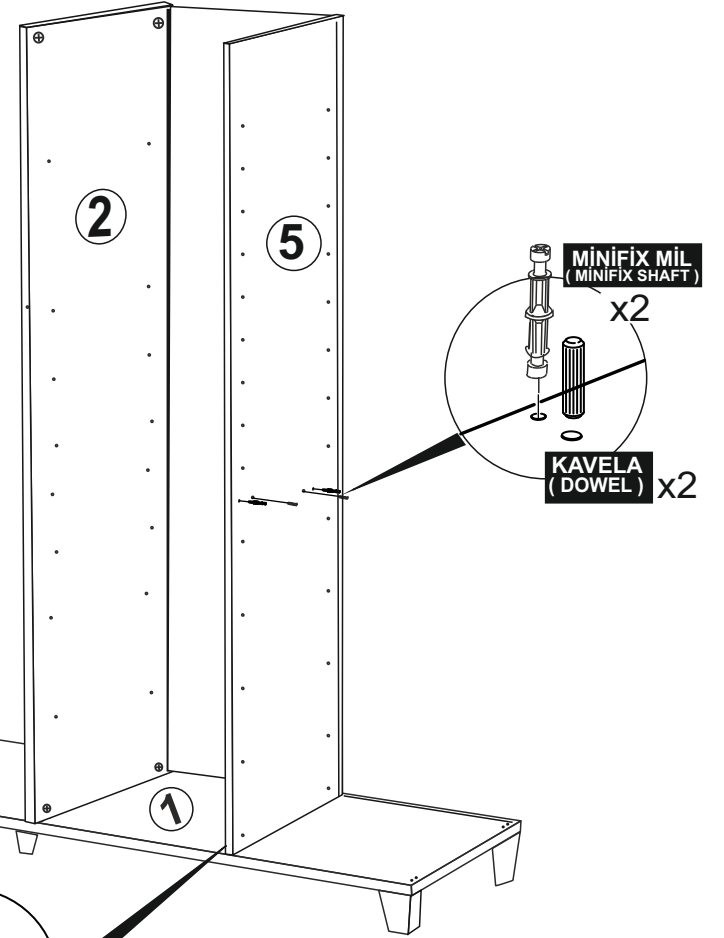

## AKSESUAR LİSTESİ / ACCESSORY LIST

 MINIFIX MİL x 29 (MINIFIX SHAFT)	 MINIFIX UZUN MİL x 2 (MINIFIX LONG SHAFT)	 MINIFIX GÖVDE x 31 (MINIFIX BODY)	 KAVELA : x 36 (DOWEL)	 AŞAĞI KULP x 2 (HOLDER)	 AŞKİ BORUSU x 1 (HAMGER PIPE)	 SÜPER DEVE MENTEŞE x 6 (CAMEL HINGE)	 ARKALIK KOŞE x 10 (CORNER WEDGE)	 VAZO AYAK x 8 (FURNITURE LEG)	 LAMA DEMİR x 4 (IRON)	 KABİN VIDASI x 2 (CABINET SCREW)	 RAF PİMİ x 32 (PLASTIC PIN)	 3,5x18 SUNTA VIDASI x 70 (3,5x18 SCREW)	 3,5 X 40 SUNTA VIDASI x 2 (3,5x40 SCREW)	 AŞKİ FLANŞI x 2 (HANGER IRON)
--	---	---	---	---	---	---	--	---	---	--	---	---	--	---

\* AKSESUARLARI GÖSTERİLDİĞİ GİBİ DÜZ BİR ZEMİN ÜZERİNDE TAKINIZ...  
\* ÜRÜNÜ KURARKEN MONTAJ SIRASINI TAKİP EDİNİZ

\* FİX THE ACCESSORIES AS SHOWN FOLLOW THE  
INSTALLATION SEQUENCE WHILE INSTALLING THE PRODUCT.

1

16

3

Not : Seyyar Rafları  
Çapraz Yerleştirin.  
( Place Horizontal On The  
Movable Shelves. )

15

4

SÜPER DEVE MENTEŞE  
(CAMEL HINGE) x6

13