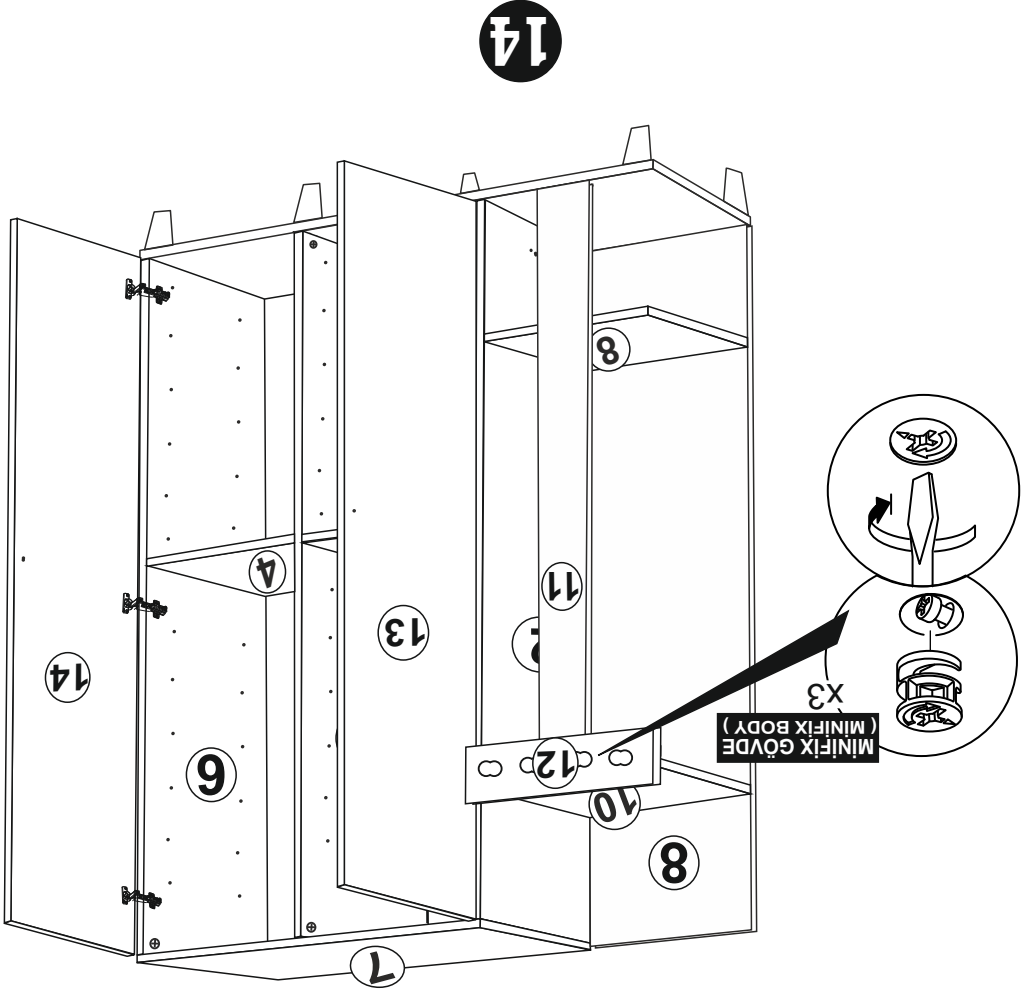

## AKSESUAR LİSTESİ / ACCESSORY LIST

 MINIFIX MİL x 29 (MINIFIX SHAFT)	 MINIFIX UZUN MİL x 2 (MINIFIX LONG SHAFT)	 MINIFIX GÖVDE x 31 (MINIFIX BODY)	 KAVELA : x 36 (DOWEL)	 AŞAĞI KULP x 2 (HOLDER)	 AŞKİ BORUSU x 1 (HAMGER PIPE)	 SÜPER DEVE MENTEŞE x 6 (CAMEL HINGE)	 ARKALIK KOŞE x 10 (CORNER WEDGE)	 VAZO AYAK x 8 (FURNITURE LEG)	 LAMA DEMİR x 4 (IRON)	 KABİN VIDASI x 2 (CABINET SCREW)	 RAF PİMİ x 32 (PLASTIC PIN)	 3,5x18 SUNTA VIDASI x 70 (3,5x18 SCREW)	 3,5 X 40 SUNTA VIDASI x 2 (3,5x40 SCREW)	 AŞKİ FLANŞI x 2 (HANGER IRON)
--	---	---	---	---	---	---	--	---	---	--	---	---	--	---

1

16

3

Not : Seyyar Rafları  
Çapraz Yerleştirin.  
( Place Horizontal On The  
Movable Shelves. )

15

4

SÜPER DEVE MENTEŞE  
(CAMEL HINGE) x6

13