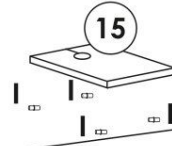

18 x **B**

∅ 6 x 30mm

60 x **C**

∅ 4 x 30mm

34 x **D**

∅ 4 x 40mm

9 x **E**

∅ 5 x 50mm

25 x **F**

∅ 5 x 50mm

10 x **G**

∅ 5 x 34mm

10 x **H**

15 x 11,4 x 15mm

8 x **I**

∅ 5 x 16mm

4 x **J**

∅ 7 x 48,5mm

4 x **K**

∅ 10 x 7,5mm

4 x **L**

15 x 12,5 x 15mm

1 x **M**

∅ 4mm

Ox6

C x22

D x 18

1 x 8

karup

DESIGN

#karupdesign #karuplifestyle

FR