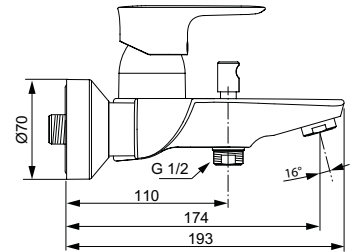

Ideal Standard

BATH-SHOWER MIXERS

Connect Air

Article-No.: **A7033A2**

Exposed bath&shower mixer

Connect Air exposed bath & shower mixer with automatic diverter, 38 mm cartridge FirmaFlow, with hot water limiter, Brass cast body and metal handle with red and blue colour indication - printed on handle. Uses standard S-Connection with noise reduction, Cascade aerator, Check valve and Covered nuts.

Colour: A2 - Brushed Gold

Technology: FirmaFlow

More product details:

Type:	With Automatic diverter
Mounting:	Exposed
Operation Type:	Single lever
Style:	Contemporary
Accreditations:	DIN EN 817, DIN EN 200, DIN 4109 Gruppe 1

Operation Pressure (bar):	3
Flow Rate (litre):	22,5
Net Weight (kg):	1,927
Material:	PVD coated brass
Designer:	Studio Levien
Height (mm):	126
Width (mm):	220
Depth (mm):	193
Packaging Elements:	Mixers
Certificate Number:	EN 817