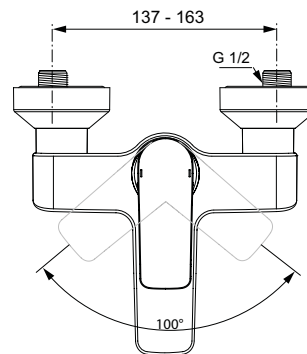

Ideal Standard

BATH-SHOWER MIXERS

Connect Air

Article-No.: **A7033A2**

Exposed bath&shower mixer

Connect Air exposed bath & shower mixer with automatic diverter, 38 mm cartridge FirmaFlow, with hot water limiter, Brass cast body and metal handle with red and blue colour indication - printed on handle. Uses standard S-Connection with noise reduction, Cascade aerator, Check valve and Covered nuts.

Colour: A2 - Brushed Gold

Technology: FirmaFlow

More product details:

Type:	With Automatic diverter
Mounting:	Exposed
Operation Type:	Single lever
Style:	Contemporary
Accreditations:	DIN EN 817, DIN EN 200, DIN 4109 Gruppe 1

Operation Pressure (bar):	3
Flow Rate (litre):	22,5
Net Weight (kg):	1,927
Material:	PVD coated brass
Designer:	Studio Levien
Height (mm):	126
Width (mm):	220
Depth (mm):	193
Packaging Elements:	Mixers
Certificate Number:	EN 817