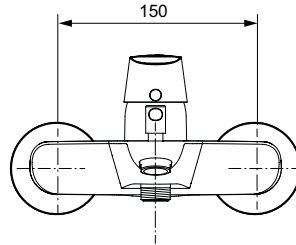

Ideal Standard

BATH-SHOWER MIXERS

Connect Air

Article-No.: **A7033A2**

Exposed bath&shower mixer

Connect Air exposed bath & shower mixer with automatic diverter, 38 mm cartridge FirmaFlow, with hot water limiter, Brass cast body and metal handle with red and blue colour indication - printed on handle. Uses standard S-Connection with noise reduction, Cascade aerator, Check valve and Covered nuts.

Colour: A2 - Brushed Gold

Technology: FirmaFlow

More product details:

Type:	With Automatic diverter
Mounting:	Exposed
Operation Type:	Single lever
Style:	Contemporary
Accreditations:	DIN EN 817, DIN EN 200, DIN 4109 Gruppe 1

Operation Pressure (bar):	3
Flow Rate (litre):	22,5
Net Weight (kg):	1,927
Material:	PVD coated brass
Designer:	Studio Levien
Height (mm):	126
Width (mm):	220
Depth (mm):	193
Packaging Elements:	Mixers
Certificate Number:	EN 817